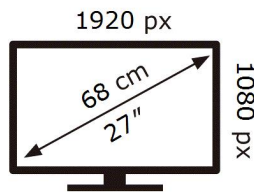

ENERG 

SAMSUNG

S27D366GAU

21 kWh/1000h

2019/2013