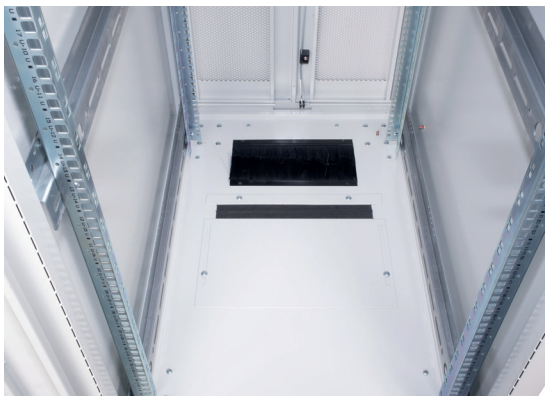

19-inch server cabinets Pro

roline[®]
Designed for Professionals

Data sheet

The server cabinets in the ROLINE Pro series have been specially developed for convenient and flexible network cabling. Each cabinet consists of a robust steel construction with a material thickness of up to 2.0 mm. The door hinge can also be changed. The entire construction can be dismantled, meaning that the cabinets can be completely removed if required.

Characteristics:

- Load capacity: 1000 kg
- Front & rear doors made of 70% perforated steel
- Front door in perforated or glass area with outward curvature
- Front door with 4-point locking and rear door (double-leaf) with 3-point locking
- Side panels are lockable and removable
- 4 levelling feet, lockable castors
- Base with slide-on cable inlet
- Roof with cut-out for fan modules, incl. perforated cover
- Colour: Light grey, RAL 7035 or Jet black, RAL 9005
- IP protection class: IP20
- Mounted: Yes

19-inch server cabinets Pro

roline[®]
Designed for Professionals

Data sheet

The ROLINE Pro series offers a versatile selection of server enclosures in various height units from 26 U to 47 U and in the

colours grey (RAL 7035) and black (RAL 9005).

19-inch server cabinets Pro

roline[®]
Designed for Professionals

Data sheet

Front door made of 70% perforated steel

Double-leaf rear door

Removable side panels

Front door with swivel lever handle

Base plate with slide-on cable inlet