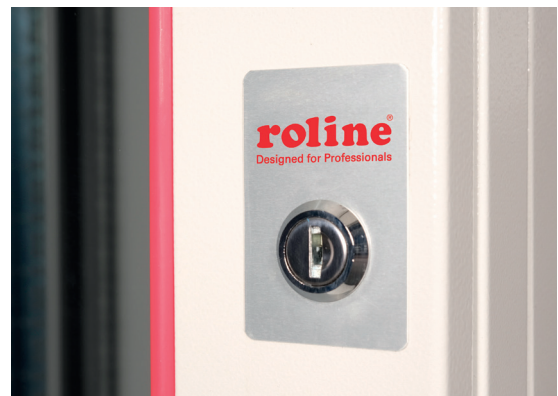

19-inch wall-mounted housing Basic Plus

roline[®]
Designed for Professionals

Data sheet

The ROLINE Basic Plus series wall-mounted enclosures have been specially designed for flexible network cabling. This series represents an ideal balance between the ROLINE PRO and ROLINE Basic series.

19-inch wall-mounted housing Basic Plus

roline[®]
Designed for Professionals

Data sheet

The ROLINE Basic Plus series offers a versatile selection of wall-mounted enclosures in various height units from 4 U to 18 U and in the colours grey (RAL 7035) and black (RAL 9005).

19-inch wall-mounted housing Basic Plus

roline[®]
Designed for Professionals

Data sheet

Tempered glass front door

Rear panel with cut-outs

Removable side panels (quick-release mechanism)

Integrated locking cylinder