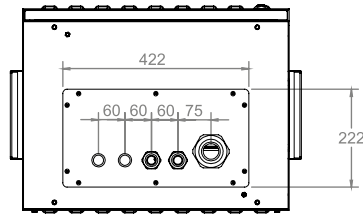

Top view

Bottom view

Inside view

Front view

Side view

Rear view

Top inside view

Front door opening angle

3 point locking system

	A		B	
	Min	Max	Min	Max
D=450	60 mm	185 mm	260 mm	385 mm
D=600	60 mm	335 mm	260 mm	535 mm

Exploded view