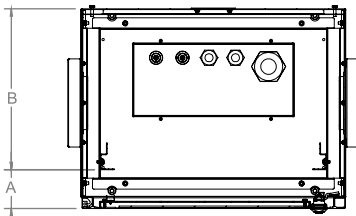

Top view

Bottom view

Inside view

Front view

Side view

Rear view

Top inside view

Front door opening angle

3 point locking system

	A		B	
	Min	Max	Min	Max
D=450	60 mm	185 mm	260 mm	385 mm
D=600	60 mm	335 mm	260 mm	535 mm

Exploded view