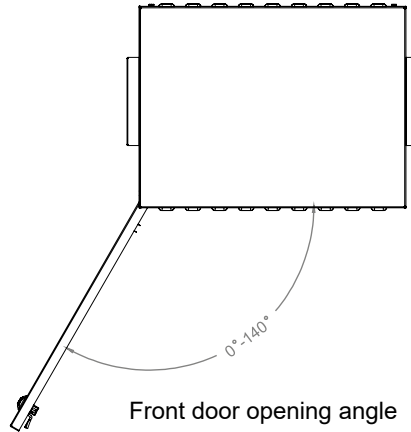

Top view

Bottom view

Inside view

Front view

Side view

Rear view

Top inside view

Front door opening angle

3 point locking system

	A		B	
	Min	Max	Min	Max
D=450	60 mm	185 mm	260 mm	385 mm
D=600	60 mm	335 mm	260 mm	535 mm

Exploded view