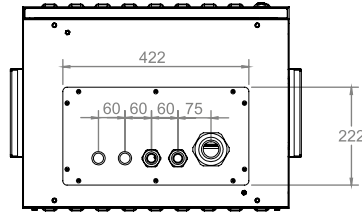

Top view

Bottom view

Inside view

Front view

Side view

Rear view

Top inside view

Front door opening angle

3 point locking system

	A		B	
	Min	Max	Min	Max
D=450	60 mm	185 mm	260 mm	385 mm
D=600	60 mm	335 mm	260 mm	535 mm

Exploded view