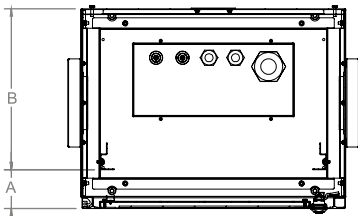

Top view

Bottom view

Inside view

Front view

Side view

Rear view

Top inside view

Front door opening angle

3 point locking system

	A		B	
	Min	Max	Min	Max
D=450	60 mm	185 mm	260 mm	385 mm
D=600	60 mm	335 mm	260 mm	535 mm

Exploded view