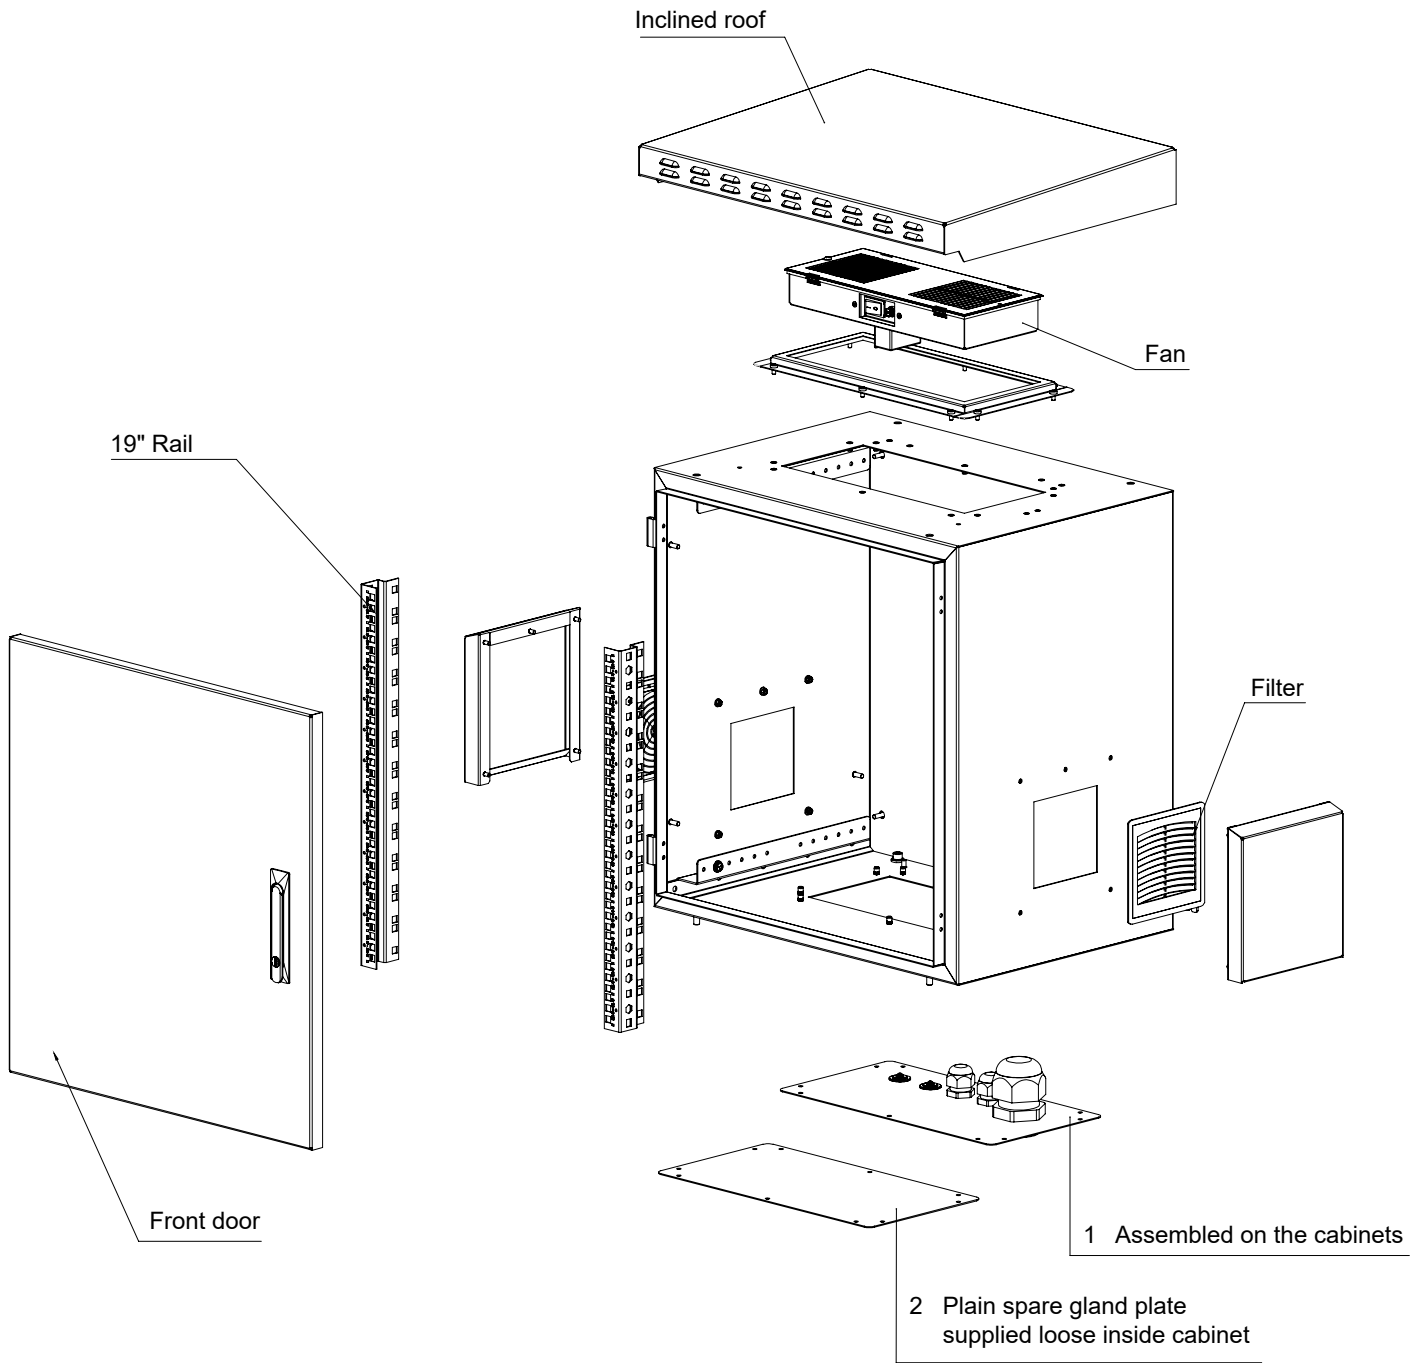

Top view

Bottom view

Inside view

Front view

Side view

Rear view

Top inside view

Front door opening angle

3 point locking system

	A		B	
	Min	Max	Min	Max
D=450	60 mm	185 mm	260 mm	385 mm
D=600	60 mm	335 mm	260 mm	535 mm

Exploded view