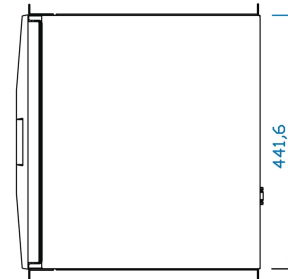

### KEY FEATURES

Extendable 1 U drawer with keyboard including function keys, number pad, touchpad

Locking at full extension and in the inserted state

Connection to USB for keyboard and mouse

Installation dimension 19" rail distance (c-dimension) from 470 ... 700 mm)