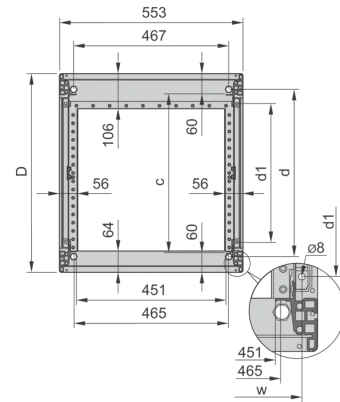

28230-177 NOVASTAR CABINET FRAME, UNIVERSAL HEAVY-DUTY, 38 U 553W 600D

KEY FEATURES

Novastar Frame, Universal Heavy-Duty

Aluminium profile, RAL 7021, including grounding

Static load-carrying capacity 400 kg

Rack Height: 38 U

Height: 1745 mm

Width: 553 mm

Depth: 600 mm

Static Load: 400 kg

ADDITIONAL PRODUCT DETAILS

Aesthetic aluminum extruded frame with 400 kg static load capacity. 19" upright built into the frame.