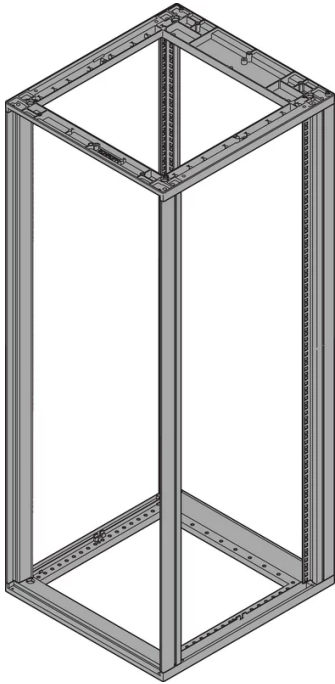

28230-177 NOVASTAR CABINET FRAME, UNIVERSAL HEAVY-DUTY, 38 U 553W 600D

KEY FEATURES

Novastar Frame, Universal Heavy-Duty

Aluminium profile, RAL 7021, including grounding

Static load-carrying capacity 400 kg

Rack Height: 38 U

Height: 1745 mm

Width: 553 mm

Depth: 600 mm

Static Load: 400 kg

ADDITIONAL PRODUCT DETAILS

Aesthetic aluminum extruded frame with 400 kg static load capacity. 19" upright built into the frame.