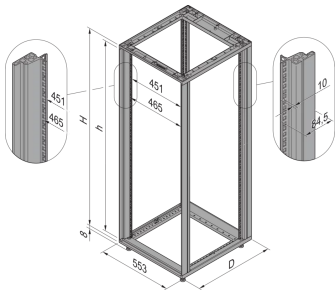

28230-177 NOVASTAR CABINET FRAME, UNIVERSAL HEAVY-DUTY, 38 U 553W 600D

KEY FEATURES

Novastar Frame, Universal Heavy-Duty

Aluminium profile, RAL 7021, including grounding

Static load-carrying capacity 400 kg

Rack Height: 38 U

Height: 1745 mm

Width: 553 mm

Depth: 600 mm

Static Load: 400 kg

ADDITIONAL PRODUCT DETAILS

Aesthetic aluminum extruded frame with 400 kg static load capacity. 19" upright built into the frame.