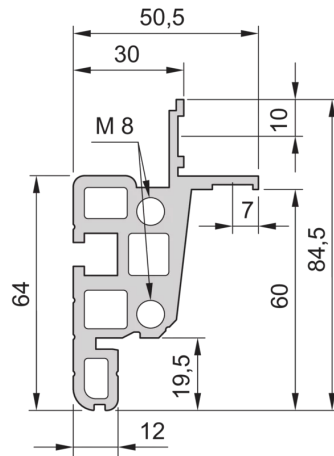

28230-177 NOVASTAR CABINET FRAME, UNIVERSAL HEAVY-DUTY, 38 U 553W 600D

KEY FEATURES

Novastar Frame, Universal Heavy-Duty

Aluminium profile, RAL 7021, including grounding

Static load-carrying capacity 400 kg

Rack Height: 38 U

Height: 1745 mm

Width: 553 mm

Depth: 600 mm

Static Load: 400 kg

ADDITIONAL PRODUCT DETAILS

Aesthetic aluminum extruded frame with 400 kg static load capacity. 19" upright built into the frame.