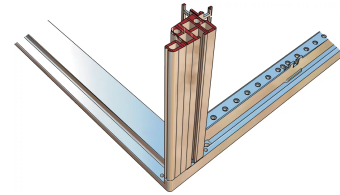

28230-177 NOVASTAR CABINET FRAME, UNIVERSAL HEAVY-DUTY, 38 U 553W 600D

KEY FEATURES

Novastar Frame, Universal Heavy-Duty

Aluminium profile, RAL 7021, including grounding

Static load-carrying capacity 400 kg

Rack Height: 38 U

Height: 1745 mm

Width: 553 mm

Depth: 600 mm

Static Load: 400 kg

ADDITIONAL PRODUCT DETAILS

Aesthetic aluminum extruded frame with 400 kg static load capacity. 19" upright built into the frame.