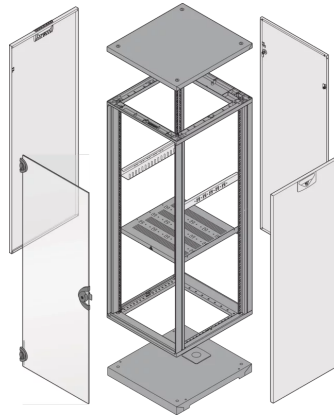

28230-177 NOVASTAR CABINET FRAME, UNIVERSAL HEAVY-DUTY, 38 U 553W 600D

KEY FEATURES

Novastar Frame, Universal Heavy-Duty

Aluminium profile, RAL 7021, including grounding

Static load-carrying capacity 400 kg

PRODUCT ATTRIBUTES

Product Type: Cabinet/Rack Frame

Product Family: Novastar

Type: Universal

Material: Aluminum

Frame Material: Aluminum

Color: Black Grey

Color Code: RAL 7021

Rack Height: 38 U

Height: 1745 mm

Width: 553 mm

Depth: 600 mm

Static Load: 400 kg

ADDITIONAL PRODUCT DETAILS

Aesthetic aluminum extruded frame with 400 kg static load capacity. 19" upright built into the frame.