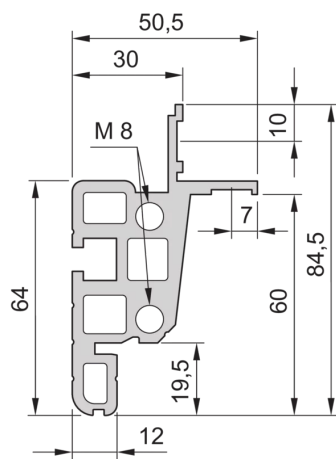

28230-167 NOVASTAR CABINET FRAME, UNIVERSAL HEAVY-DUTY, 25 U 553W  
600D

## KEY FEATURES

---

Novastar Frame, Universal Heavy-Duty

Aluminium profile, RAL 7021, including grounding

Static load-carrying capacity 400 kg

Color Code: RAL 7021

Rack Height: 25 U

Height: 1167 mm

Width: 553 mm

Depth: 600 mm

Static Load: 400 kg

## ADDITIONAL PRODUCT DETAILS

---

Aesthetic aluminum extruded frame with 400 kg static load capacity. 19" upright built into the frame.