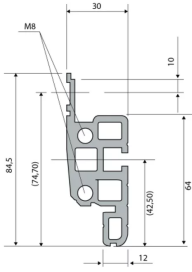

28230-167 NOVASTAR CABINET FRAME, UNIVERSAL HEAVY-DUTY, 25 U 553W  
600D

## KEY FEATURES

---

Novastar Frame, Universal Heavy-Duty

Aluminium profile, RAL 7021, including grounding

Static load-carrying capacity 400 kg

Color Code: RAL 7021

Rack Height: 25 U

Height: 1167 mm

Width: 553 mm

Depth: 600 mm

Static Load: 400 kg

## ADDITIONAL PRODUCT DETAILS

---

Aesthetic aluminum extruded frame with 400 kg static load capacity. 19" upright built into the frame.