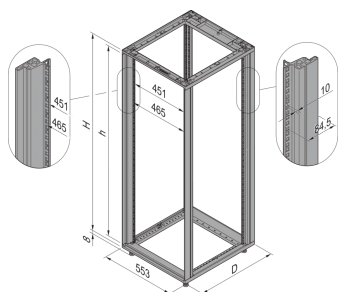

28230-167 NOVASTAR CABINET FRAME, UNIVERSAL HEAVY-DUTY, 25 U 553W  
600D

## KEY FEATURES

---

Novastar Frame, Universal Heavy-Duty

Aluminium profile, RAL 7021, including grounding

Static load-carrying capacity 400 kg

Color Code: RAL 7021

Rack Height: 25 U

Height: 1167 mm

Width: 553 mm

Depth: 600 mm

Static Load: 400 kg

## ADDITIONAL PRODUCT DETAILS

---

Aesthetic aluminum extruded frame with 400 kg static load capacity. 19" upright built into the frame.