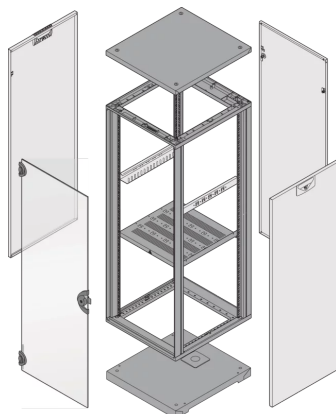

28230-167 NOVASTAR CABINET FRAME, UNIVERSAL HEAVY-DUTY, 25 U 553W  
600D

## KEY FEATURES

---

Novastar Frame, Universal Heavy-Duty

Aluminium profile, RAL 7021, including grounding

Static load-carrying capacity 400 kg

## PRODUCT ATTRIBUTES

---

Product Type: Cabinet/Rack Frame

Product Family: Novastar

Type: Universal

Material: Aluminum

Frame Material: Aluminum

Color: Black Grey

## ADDITIONAL PRODUCT DETAILS

---

Aesthetic aluminum extruded frame with 400 kg static load capacity. 19" upright built into the frame.