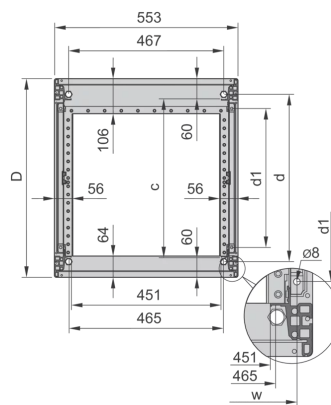

28230-167 NOVASTAR CABINET FRAME, UNIVERSAL HEAVY-DUTY, 25 U 553W  
600D

Color Code: RAL 7021

Rack Height: 25 U

Height: 1167 mm

Width: 553 mm

Depth: 600 mm

Static Load: 400 kg

## ADDITIONAL PRODUCT DETAILS

---

Aesthetic aluminum extruded frame with 400 kg static load capacity. 19" upright built into the frame.