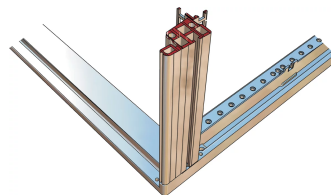

## KEY FEATURES

---

Novastar Frame, Universal Heavy-Duty

Aluminium profile, RAL 7021, including grounding

Static load-carrying capacity 400 kg