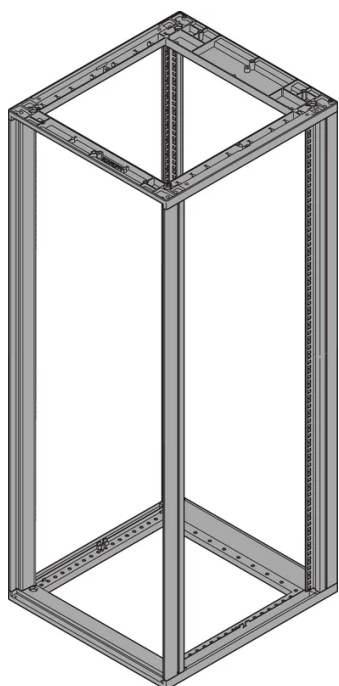

28230-167 NOVASTAR CABINET FRAME, UNIVERSAL HEAVY-DUTY, 25 U 553W  
600D

## KEY FEATURES

---

Novastar Frame, Universal Heavy-Duty

Aluminium profile, RAL 7021, including grounding

Static load-carrying capacity 400 kg

Color Code: RAL 7021

Rack Height: 25 U

Height: 1167 mm

Width: 553 mm

Depth: 600 mm

Static Load: 400 kg

## ADDITIONAL PRODUCT DETAILS

---

Aesthetic aluminum extruded frame with 400 kg static load capacity. 19" upright built into the frame.