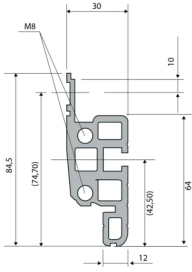

28230-115 NOVASTAR CABINET FRAME, UNIVERSAL HEAVY-DUTY, 20 U 553W 600D

KEY FEATURES

Novastar Frame, Universal Heavy-Duty

Aluminium profile, RAL 7021, including grounding

Static load-carrying capacity 400 kg

Rack Height: 20 U

Height: 945 mm

Width: 553 mm

Depth: 600 mm

Static Load: 400 kg

ADDITIONAL PRODUCT DETAILS

Aesthetic aluminum extruded frame with 400 kg static load capacity. 19" upright built into the frame.