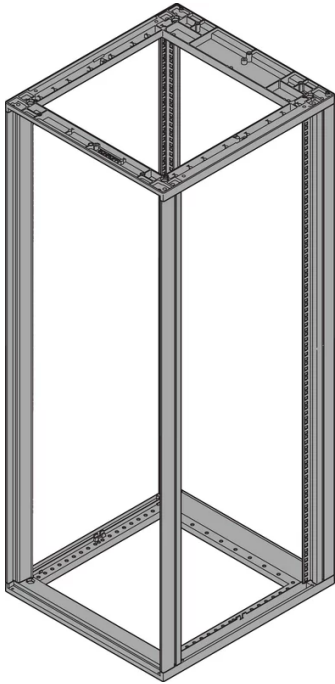

28230-115 NOVASTAR CABINET FRAME, UNIVERSAL HEAVY-DUTY, 20 U 553W 600D

KEY FEATURES

Novastar Frame, Universal Heavy-Duty

Aluminium profile, RAL 7021, including grounding

Static load-carrying capacity 400 kg

Rack Height: 20 U

Height: 945 mm

Width: 553 mm

Depth: 600 mm

Static Load: 400 kg

ADDITIONAL PRODUCT DETAILS

Aesthetic aluminum extruded frame with 400 kg static load capacity. 19" upright built into the frame.