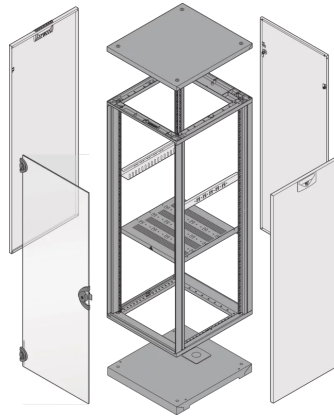

28230-115 NOVASTAR CABINET FRAME, UNIVERSAL HEAVY-DUTY, 20 U 553W 600D

KEY FEATURES

Novastar Frame, Universal Heavy-Duty

Aluminium profile, RAL 7021, including grounding

Static load-carrying capacity 400 kg

PRODUCT ATTRIBUTES

Product Type: Cabinet/Rack Frame

Product Family: Novastar

Type: Universal

Material: Aluminum

Frame Material: Aluminum

Color: Black Grey

Color Code: RAL 7021

Rack Height: 20 U

Height: 945 mm

Width: 553 mm

Depth: 600 mm

Static Load: 400 kg

ADDITIONAL PRODUCT DETAILS

Aesthetic aluminum extruded frame with 400 kg static load capacity. 19" upright built into the frame.