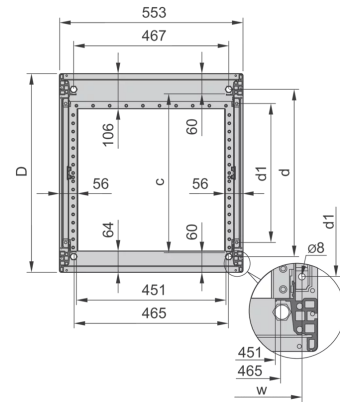

28230-115 NOVASTAR CABINET FRAME, UNIVERSAL HEAVY-DUTY, 20 U 553W 600D

KEY FEATURES

Novastar Frame, Universal Heavy-Duty

Aluminium profile, RAL 7021, including grounding

Static load-carrying capacity 400 kg

Rack Height: 20 U

Height: 945 mm

Width: 553 mm

Depth: 600 mm

Static Load: 400 kg

ADDITIONAL PRODUCT DETAILS

Aesthetic aluminum extruded frame with 400 kg static load capacity. 19" upright built into the frame.