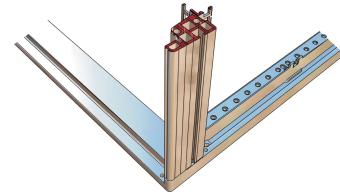

28230-115 NOVASTAR CABINET FRAME, UNIVERSAL HEAVY-DUTY, 20 U 553W 600D

KEY FEATURES

Novastar Frame, Universal Heavy-Duty

Aluminium profile, RAL 7021, including grounding

Static load-carrying capacity 400 kg

Rack Height: 20 U

Height: 945 mm

Width: 553 mm

Depth: 600 mm

Static Load: 400 kg

ADDITIONAL PRODUCT DETAILS

Aesthetic aluminum extruded frame with 400 kg static load capacity. 19" upright built into the frame.