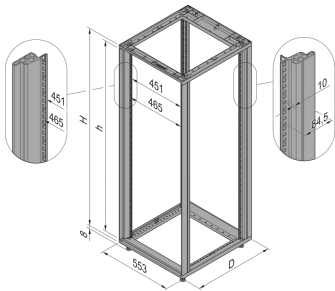

28230-115 NOVASTAR CABINET FRAME, UNIVERSAL HEAVY-DUTY, 20 U 553W 600D

KEY FEATURES

Novastar Frame, Universal Heavy-Duty

Aluminium profile, RAL 7021, including grounding

Static load-carrying capacity 400 kg

Rack Height: 20 U

Height: 945 mm

Width: 553 mm

Depth: 600 mm

Static Load: 400 kg

ADDITIONAL PRODUCT DETAILS

Aesthetic aluminum extruded frame with 400 kg static load capacity. 19" upright built into the frame.