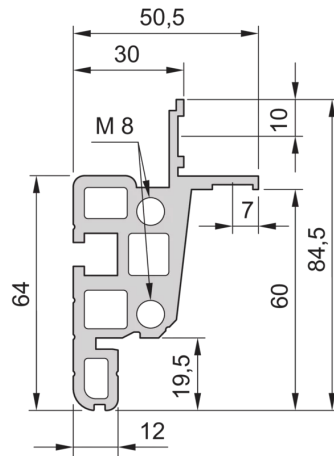

28230-115 NOVASTAR CABINET FRAME, UNIVERSAL HEAVY-DUTY, 20 U 553W 600D

KEY FEATURES

Novastar Frame, Universal Heavy-Duty

Aluminium profile, RAL 7021, including grounding

Static load-carrying capacity 400 kg

Rack Height: 20 U

Height: 945 mm

Width: 553 mm

Depth: 600 mm

Static Load: 400 kg

ADDITIONAL PRODUCT DETAILS

Aesthetic aluminum extruded frame with 400 kg static load capacity. 19" upright built into the frame.