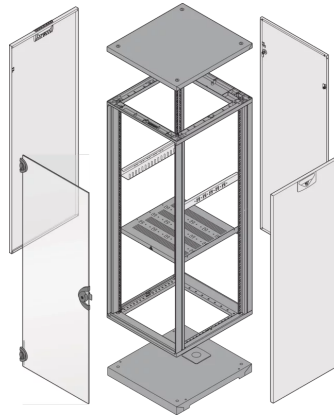

28230-053 NOVASTAR CABINET FRAME, UNIVERSAL HEAVY-DUTY, 47 U 553W 1000D

KEY FEATURES

Novastar Frame, Universal Heavy-Duty

Aluminium profile, RAL 7021, including grounding

Static load-carrying capacity 400 kg

PRODUCT ATTRIBUTES

Product Type: Cabinet/Rack Frame

Product Family: Novastar

Type: Universal

Material: Aluminum

Frame Material: Aluminum

Color: Black Grey

Color Code: RAL 7021

Rack Height: 47 U

Height: 2145 mm

Width: 553 mm

Depth: 1000 mm

Static Load: 400 kg

ADDITIONAL PRODUCT DETAILS

Aesthetic aluminum extruded frame with 400 kg static load capacity. 19" upright built into the frame.