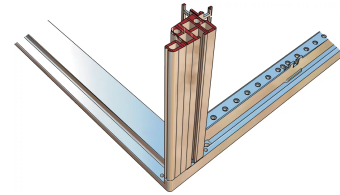

28230-053 NOVASTAR CABINET FRAME, UNIVERSAL HEAVY-DUTY, 47 U 553W 1000D

KEY FEATURES

Novastar Frame, Universal Heavy-Duty

Aluminium profile, RAL 7021, including grounding

Static load-carrying capacity 400 kg

Rack Height: 47 U

Height: 2145 mm

Width: 553 mm

Depth: 1000 mm

Static Load: 400 kg

ADDITIONAL PRODUCT DETAILS

Aesthetic aluminum extruded frame with 400 kg static load capacity. 19" upright built into the frame.