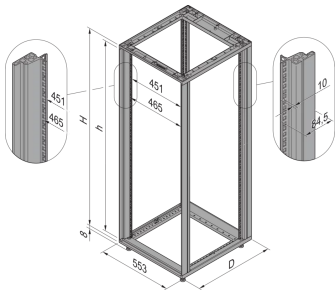

28230-053 NOVASTAR CABINET FRAME, UNIVERSAL HEAVY-DUTY, 47 U 553W 1000D

KEY FEATURES

Novastar Frame, Universal Heavy-Duty

Aluminium profile, RAL 7021, including grounding

Static load-carrying capacity 400 kg

Rack Height: 47 U

Height: 2145 mm

Width: 553 mm

Depth: 1000 mm

Static Load: 400 kg

ADDITIONAL PRODUCT DETAILS

Aesthetic aluminum extruded frame with 400 kg static load capacity. 19" upright built into the frame.