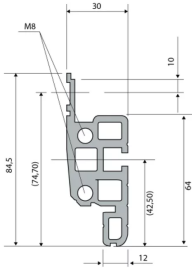

28230-053 NOVASTAR CABINET FRAME, UNIVERSAL HEAVY-DUTY, 47 U 553W 1000D

KEY FEATURES

Novastar Frame, Universal Heavy-Duty

Aluminium profile, RAL 7021, including grounding

Static load-carrying capacity 400 kg

Rack Height: 47 U

Height: 2145 mm

Width: 553 mm

Depth: 1000 mm

Static Load: 400 kg

ADDITIONAL PRODUCT DETAILS

Aesthetic aluminum extruded frame with 400 kg static load capacity. 19" upright built into the frame.