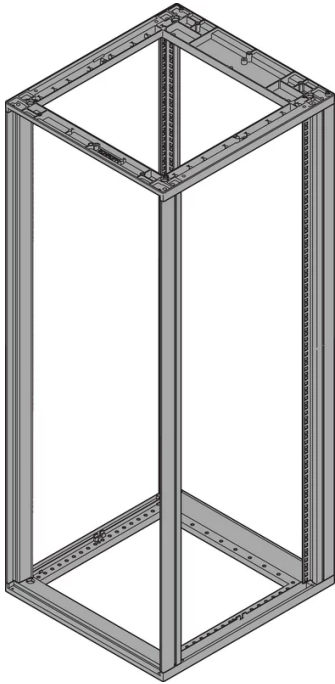

28230-053 NOVASTAR CABINET FRAME, UNIVERSAL HEAVY-DUTY, 47 U 553W 1000D

KEY FEATURES

Novastar Frame, Universal Heavy-Duty

Aluminium profile, RAL 7021, including grounding

Static load-carrying capacity 400 kg

Rack Height: 47 U

Height: 2145 mm

Width: 553 mm

Depth: 1000 mm

Static Load: 400 kg

ADDITIONAL PRODUCT DETAILS

Aesthetic aluminum extruded frame with 400 kg static load capacity. 19" upright built into the frame.