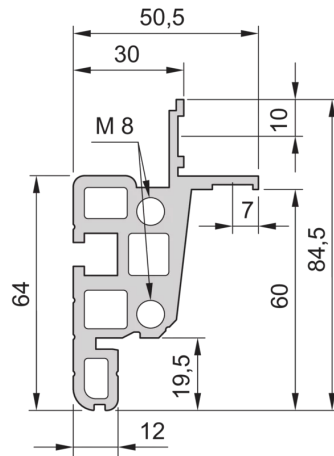

28230-053 NOVASTAR CABINET FRAME, UNIVERSAL HEAVY-DUTY, 47 U 553W 1000D

KEY FEATURES

Novastar Frame, Universal Heavy-Duty

Aluminium profile, RAL 7021, including grounding

Static load-carrying capacity 400 kg

Rack Height: 47 U

Height: 2145 mm

Width: 553 mm

Depth: 1000 mm

Static Load: 400 kg

ADDITIONAL PRODUCT DETAILS

Aesthetic aluminum extruded frame with 400 kg static load capacity. 19" upright built into the frame.