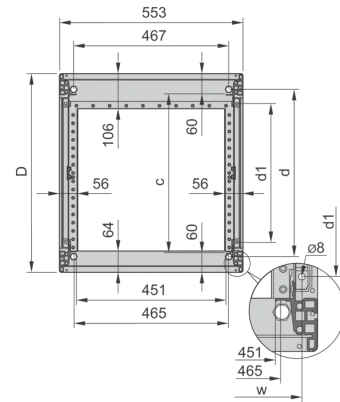

28230-053 NOVASTAR CABINET FRAME, UNIVERSAL HEAVY-DUTY, 47 U 553W 1000D

KEY FEATURES

Novastar Frame, Universal Heavy-Duty

Aluminium profile, RAL 7021, including grounding

Static load-carrying capacity 400 kg

Rack Height: 47 U

Height: 2145 mm

Width: 553 mm

Depth: 1000 mm

Static Load: 400 kg

ADDITIONAL PRODUCT DETAILS

Aesthetic aluminum extruded frame with 400 kg static load capacity. 19" upright built into the frame.