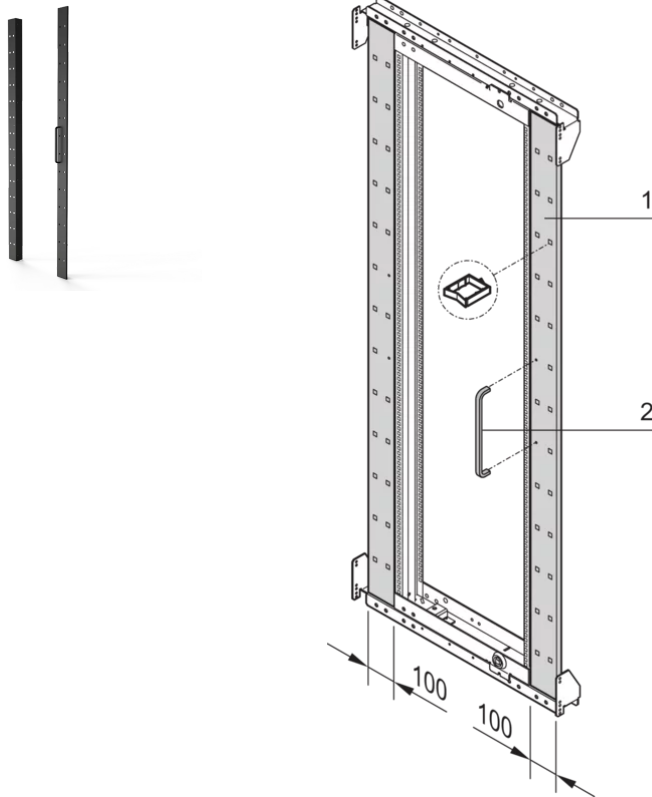

### KEY FEATURES

Includes handle and cut-out for cable eyes

To cover the gap between swing frame and cabinet upright for 800 mm wide cabinets

Maximum swing bracket: 120 or 160

For swing frame with load-carrying capacity 150 kg, a stop is recommended for security reasons