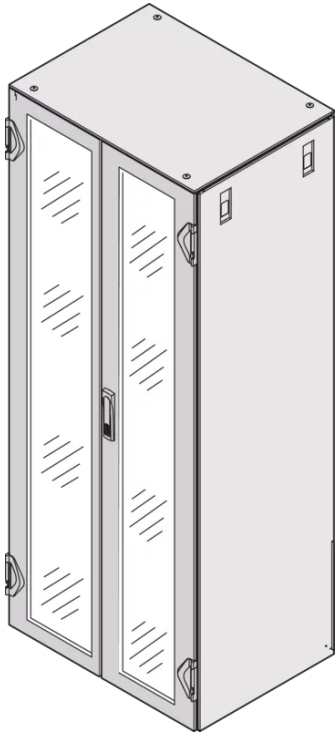

21630-690 VARISTAR CP DOUBLE GLAZED DOOR, IP20, 3-POINT LOCKING, RAL 7021, 1600H 600W

KEY FEATURES

Lever handle with key insert (2 keys)

Frame, St, 1.5 mm

Opening angle 180°

Security glass, 6 mm

Can be retrofitted with DIN profile half cylinder

Ingress protection class IP 20

Standard fitting, lock on right-hand door

PRODUCT ATTRIBUTES

Product Type: Cabinet Door

Product Family: Varistar CP

Type: Glass Double Door

Locking Type: 3-Point Locking

Color: Black Grey

Color Code: RAL 7021

Rack Height: 33 U

Height: 1600 mm

Width: 600 mm

Protection Rating: IP20

ADDITIONAL PRODUCT DETAILS

Perforated Varistar CP glass double door with 3-point locking for applications with IP 20 protection.

24U - 33U IP20 doors have 2 hinges, 38U - 52U IP20 doors have 3 hinges to ensure robust IP20 closing structures for taller cabinets

Please order lever handle 24630003 and the DIN lock separately if you want to replace the 1333 DIN lock lever handle.