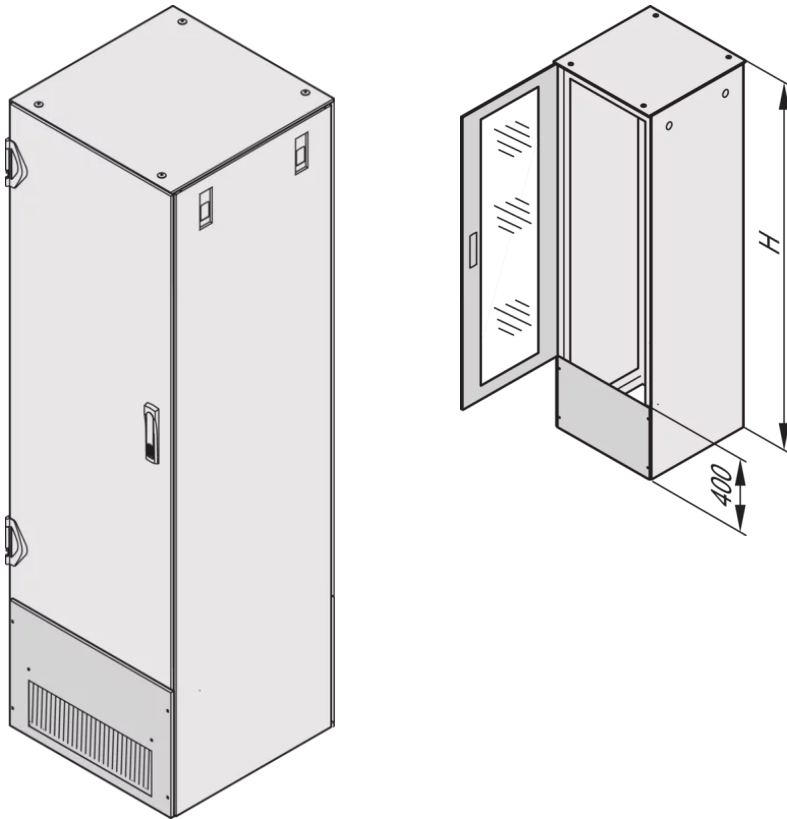

21630-353 VARISTAR CP SHORTENED DOOR WITH BRUSH STRIP, IP 20, RAL 7021, 2200H 800W

KEY FEATURES

Height of connection plate 400 mm

Connection plate with brush strip

The height of the door is 400 mm less than the cabinet height

PRODUCT ATTRIBUTES

Product Type: Cabinet Door

Product Family: Varistar CP

Locking Type: 3-Point Locking

Color: Black Grey

Color Code: RAL 7021

Rack Height: 47 U

Height: 2200 mm

Width: 800 mm

Protection Rating: IP20

ADDITIONAL PRODUCT DETAILS

Shortened door available for IP20, IP55 applications.

Please purchase the grounding kit separately.

North America

All locations

+1.763.422.2661