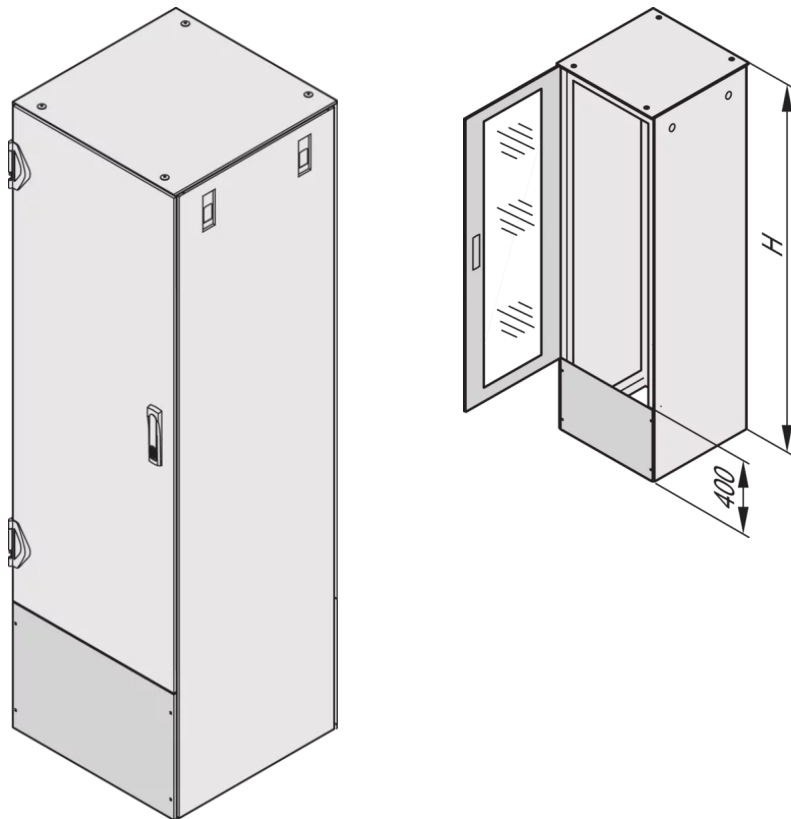

21630-347 VARISTAR CP SHORTENED GLASS DOOR, IP 20, RAL 7021, 2200H
800W

KEY FEATURES

Glazed door

Height of connection plate 400mm

PRODUCT ATTRIBUTES

Product Type: Cabinet Door

Product Family: Varistar CP

Locking Type: 3-Point Locking

Color: Black Grey

Color Code: RAL 7021

Rack Height: 47 U

Height: 2200 mm

Width: 800 mm

Protection Rating: IP20

ADDITIONAL PRODUCT DETAILS

Shortened door available for IP20, IP55 applications.