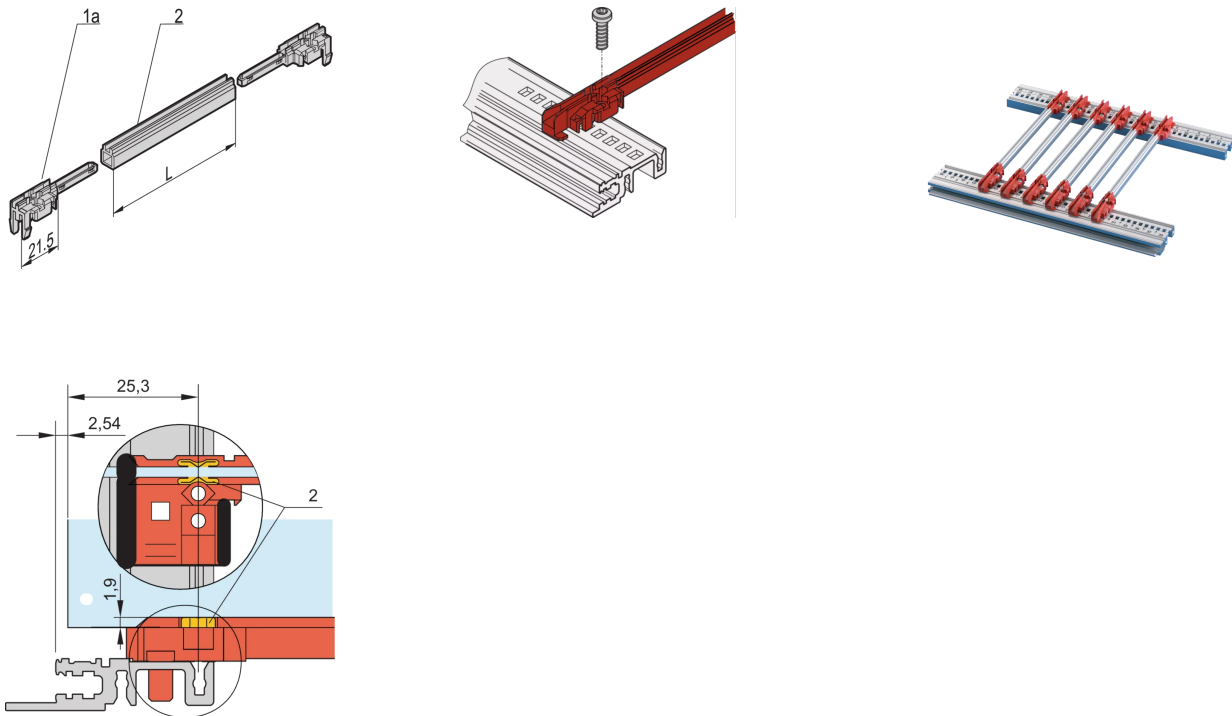

24568-381 GUIDE RAIL ACCESSORY TYPE, PC, 280 MM, 2 MM GROOVE WIDTH, MULTI-PIECE, RED/SILVER, 10 PIECES

**KEY FEATURES**

NEW generation accessory type plastic guide rails for reliable retention of PCBs or plug-in units

Significantly increased stability, due to a optimized design and high quality material (PC)

Improved fire safety properties, fulfills EN 45545-2 requirement sets R22, R23 and R24 with HL3

"Halogen-Free", according to IEC 61249-2-21

Can be clipped into horizontal rails (Al extrusion) or into 1.5 mm thick plates

Can be bolted to the horizontal rails Type H and R for higher shock and vibration requirements

Optional ESD clip for an conductive contact between PCB and horizontal rail available

Storage temperature: from -40 °C ... 130 °C

**PRODUCT ATTRIBUTES**

Product Type: Guide Rail

Type: Accessory

Works With: Subracks; Cases; 19" Chassis; Systems

Board Depth: 280 mm

Groove Width: 2

Material: Polycarbonate; Aluminum