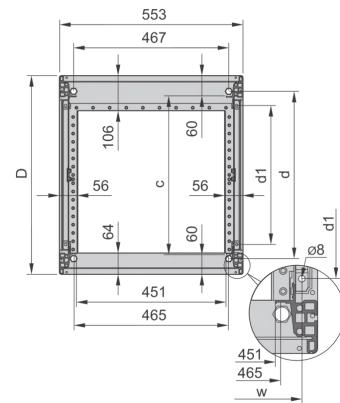

28230-197 NOVASTAR CABINET FRAME, HEAVY-DUTY, 20 U 553W 1000D

**KEY FEATURES**

Static load-carrying capacity 400 kg

19" plane - 60 mm at front, 60 mm at rear

Al profile, RAL-7021, incl.-grounding

Rack Height: 20 U

Height: 945 mm

Width: 553 mm

Depth: 1000 mm

Static Load: 400 kg

## ADDITIONAL PRODUCT DETAILS

---

Aesthetic aluminum die-cast frame with 400 kg static load capacity. Aluminum extruded 19" upright bolted onto the frames.

Please order doors, rear panels, side panels, top cover assemblies, plinths, floors, shelves, slide rails and castors or adjustable feet separately.