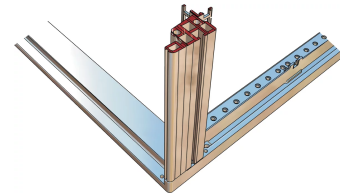

28230-197 NOVASTAR CABINET FRAME, HEAVY-DUTY, 20 U 553W 1000D

KEY FEATURES

Static load-carrying capacity 400 kg

19" plane - 60 mm at front, 60 mm at rear

Al profile, RAL-7021, incl.-grounding