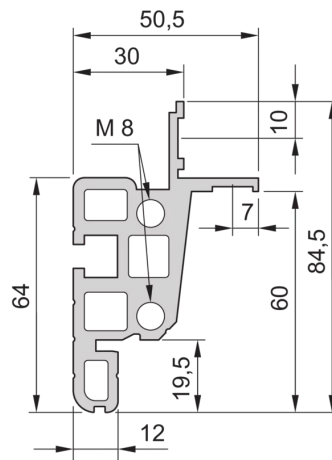

28230-197 NOVASTAR CABINET FRAME, HEAVY-DUTY, 20 U 553W 1000D

**KEY FEATURES**

Static load-carrying capacity 400 kg

19" plane - 60 mm at front, 60 mm at rear

Al profile, RAL-7021, incl.-grounding

Rack Height: 20 U

Height: 945 mm

Width: 553 mm

Depth: 1000 mm

Static Load: 400 kg

## ADDITIONAL PRODUCT DETAILS

---

Aesthetic aluminum die-cast frame with 400 kg static load capacity. Aluminum extruded 19" upright bolted onto the frames.

Please order doors, rear panels, side panels, top cover assemblies, plinths, floors, shelves, slide rails and castors or adjustable feet separately.