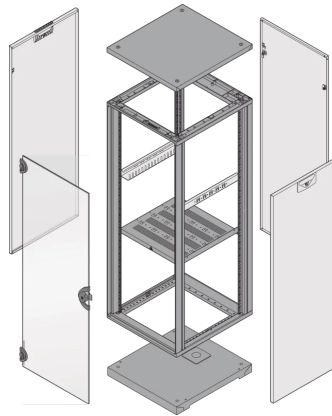

28230-197 NOVASTAR CABINET FRAME, HEAVY-DUTY, 20 U 553W 1000D

**KEY FEATURES**

Static load-carrying capacity 400 kg

19" plane - 60 mm at front, 60 mm at rear

Al profile, RAL-7021, incl.-grounding

## PRODUCT ATTRIBUTES

---

Product Type: Cabinet/Rack Frame

Product Family: Novastar

Type: Heavy Duty

Frame Material: Aluminum

Color: Black Grey

Color Code: RAL 7021

Rack Height: 20 U

Height: 945 mm

Width: 553 mm

Depth: 1000 mm

Static Load: 400 kg

## ADDITIONAL PRODUCT DETAILS

---

Aesthetic aluminum die-cast frame with 400 kg static load capacity. Aluminum extruded 19" upright bolted onto the frames.

Please order doors, rear panels, side panels, top cover assemblies, plinths, floors, shelves, slide rails and castors or adjustable feet separately.