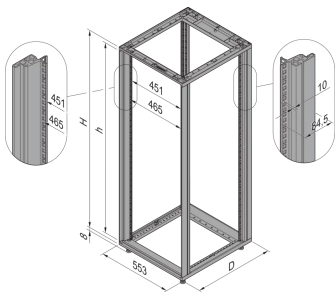

28230-197 NOVASTAR CABINET FRAME, HEAVY-DUTY, 20 U 553W 1000D

**KEY FEATURES**

Static load-carrying capacity 400 kg

19" plane - 60 mm at front, 60 mm at rear

Al profile, RAL-7021, incl.-grounding

Rack Height: 20 U

Height: 945 mm

Width: 553 mm

Depth: 1000 mm

Static Load: 400 kg

## ADDITIONAL PRODUCT DETAILS

---

Aesthetic aluminum die-cast frame with 400 kg static load capacity. Aluminum extruded 19" upright bolted onto the frames.

Please order doors, rear panels, side panels, top cover assemblies, plinths, floors, shelves, slide rails and castors or adjustable feet separately.