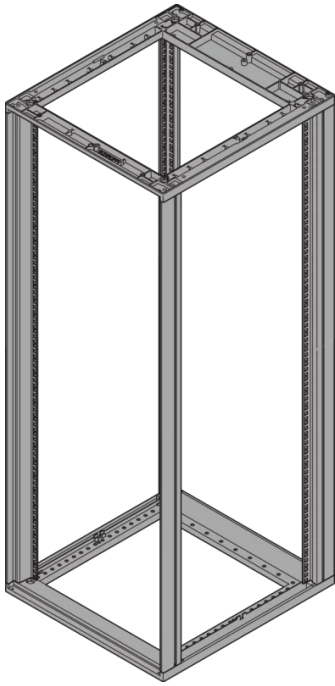

28230-197 NOVASTAR CABINET FRAME, HEAVY-DUTY, 20 U 553W 1000D

**KEY FEATURES**

Static load-carrying capacity 400 kg

19" plane - 60 mm at front, 60 mm at rear

Al profile, RAL-7021, incl.-grounding

Rack Height: 20 U

Height: 945 mm

Width: 553 mm

Depth: 1000 mm

Static Load: 400 kg

## ADDITIONAL PRODUCT DETAILS

---

Aesthetic aluminum die-cast frame with 400 kg static load capacity. Aluminum extruded 19" upright bolted onto the frames.

Please order doors, rear panels, side panels, top cover assemblies, plinths, floors, shelves, slide rails and castors or adjustable feet separately.