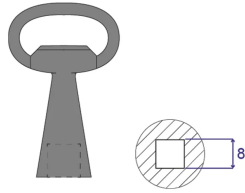

60114-365 KEY 8 MM SQUARE LOCK

KEY FEATURES

Key 8 mm Square Lock

PRODUCT ATTRIBUTES

Product Type: Key

ADDITIONAL PRODUCT DETAILS

Key 8 mm Square Lock, generally used in the industrial space for common key requirements.