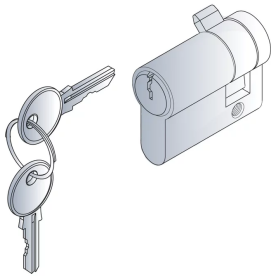

**SCHROFF**

## 27230-064 NOVASTAR LOCK CYLINDER, DIN LOCK INSERT

### KEY FEATURES

---

Novastar handle lock insert

### ADDITIONAL PRODUCT DETAILS

---

Novastar handle lock insert includes the 6.5 mm triangle and 8mm square lock insert for industrial applications and DIN half cylinder lock for electronic applications.