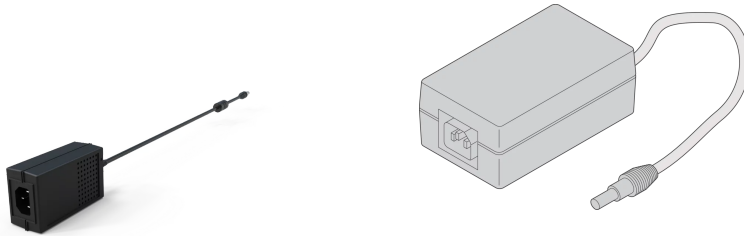

23130-515 POWER SUPPLY FOR ELECTRONIC LOCK

KEY FEATURES

Power adapter to supply lever handle (MLR 3000, MLR1000) and gateway

PRODUCT ATTRIBUTES

Product Type: AC/DC Power Supply

Product Family: Varistar

Type: Power Supply

Works With: MLR Electronic Lock; Varistar CP

ADDITIONAL PRODUCT DETAILS

External power supply for electronic handles.

CERTIFICATIONS

North America

All locations

+1.763.422.2661

Chat with us: