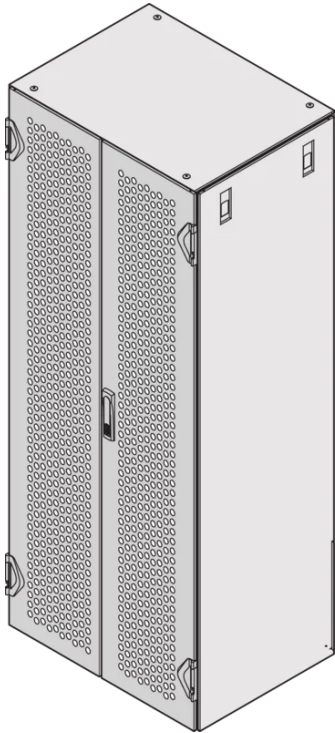

22130-687 VARISTAR PERFORATED STEEL DOOR, IP 20, 3 POINT LOCKING,
1600H 600W, RAL 7035

KEY FEATURES

Opening angle 180°

St, 1.5 mm

Double perforated steel door with 3 point locking for IP 20 protection class

Lever handle with push button, incl. grounding

Can be retrofitted with DIN profile half cylinder

Standard fitting, lock on right-hand door

PRODUCT ATTRIBUTES

Product Type: Cabinet Door

Product Family: Varistar

Type: Steel Double Door, Perforated

Locking Type: 3-Point Locking

Color: Light Grey

Color Code: RAL 7035

Rack Height: 33 U

Height: 1600 mm

Width: 600 mm

Protection Rating: IP55

ADDITIONAL PRODUCT DETAILS

Perforated Varistar steel double door with 3-point locking and 2 door hinges for applications with IP 20 protection.

Please order DIN profile half cylinder for lever handle separately.