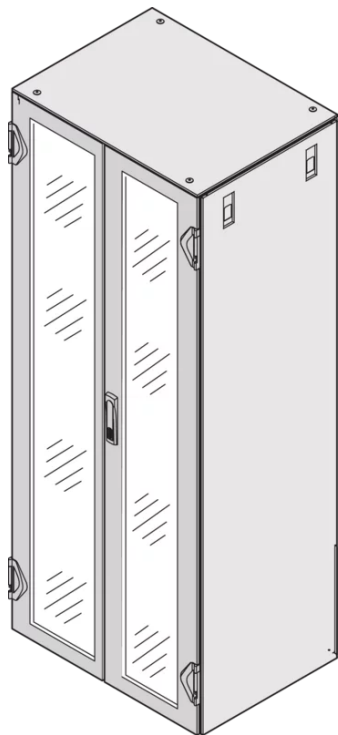

22130-677 VARISTAR DOUBLE GLAZED DOOR, IP 20, 3-POINT LOCKING, RAL 7035, 1800H 800W

## KEY FEATURES

---

Lever handle with push button, incl. grounding

Frame, St, 1.5 mm

Opening angle 180°

Security glass, 6 mm

Can be retrofitted with DIN profile half cylinder

Ingress protection class IP 20

Standard fitting, lock on right-hand door

Rack Height: 38 U

Height: 1800 mm

Width: 800 mm

Protection Rating: IP20