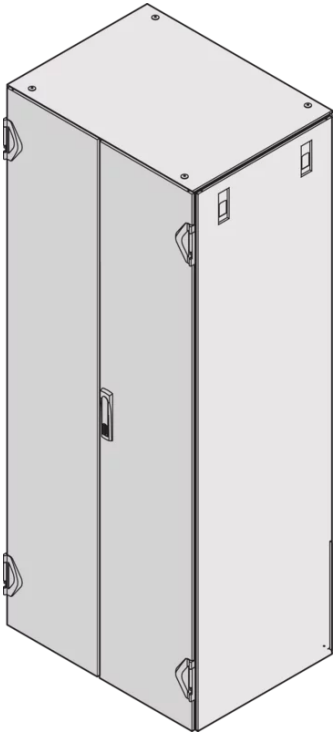

22130-657 VARISTAR DOUBLE DOOR, IP 20, PLAIN, 3-POINT LOCKING, RAL 7035, 1200H 600W

KEY FEATURES

Opening angle 180°

St, 1.5 mm

Lever handle with push button, incl. grounding

Can be retrofitted with DIN profile half cylinder

Ingress protection class IP 20

Standard fitting, lock on right-hand door

PRODUCT ATTRIBUTES

Product Type: Cabinet Door

Product Family: Varistar

Type: Steel Double Door

Locking Type: 3-Point Locking

Color: Black Grey

Color Code: RAL 7021

Rack Height: 24 U

Height: 1200 mm

Width: 600 mm

Protection Rating: IP55

ADDITIONAL PRODUCT DETAILS

Varistar steel double door with 3-point locking and 2 door hinges for applications with IP 20 protection.