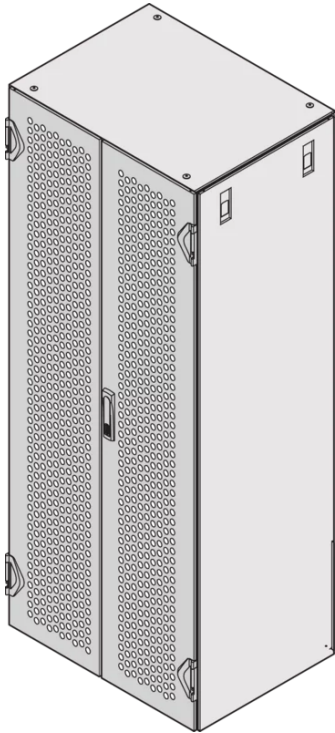

21130-687 VARISTAR PERFORATED STEEL DOOR, IP 20, 3 POINT LOCKING, 1600H 600W, RAL 7021

## KEY FEATURES

---

Opening angle 180°

St, 1.5 mm

Double perforated steel door with 3 point locking for IP 20 protection class

Lever handle with push button, incl. grounding

Can be retrofitted with DIN profile half cylinder

Standard fitting, lock on right-hand door

## PRODUCT ATTRIBUTES

---

Product Type: Cabinet Door

Product Family: Varistar

Type: Steel Double Door, Perforated

Locking Type: 3-Point Locking

Color: Black Grey

Color Code: RAL 7021