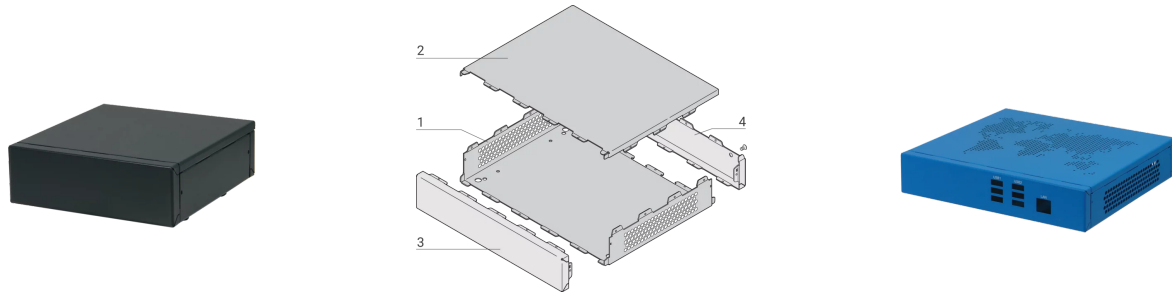

14825-275 INTERSCALE DESKTOP CASE, PERFORATED, 88 MM, 310 MM, 221 MM

KEY FEATURES

Modular desktop case consisting of 4 assembled parts

Developed according to IEC 60297-3-109 (under progress at IEC)

Integrated EMC protection

Ingress protection up to IP 20

Color RAL 7016

Modified or customized cases upon request

PRODUCT ATTRIBUTES

Product Family: Interscale

Type: Desktop

Height: 88.1 mm

Width: 310 mm

Depth: 221 mm

Material: Steel

Color: Anthracite Grey

Color Code: RAL 7016

Protection Rating: IP20

Cooling: Perforated

Package Quantity: 1

ADDITIONAL PRODUCT DETAILS

Flexible desktop case with integrated EMC protection and perforated sides. Based on the nVent SCHROFF Interscale platform and developed in accordance with IEC 60297-3-109.

CERTIFICATIONS

North America

All locations
+1.763.422.2661
Chat with us:
schroff.nvent.com