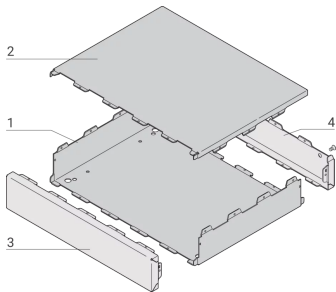

14820-175 INTERSCALE DESKTOP CASE, NON-PERFORATED, 44 MM, 310 MM, 221 MM

**KEY FEATURES**

Modular desktop case consisting of 4 assembled parts

Developed according to IEC 60297-3-109 (under progress at IEC)

Integrated EMC protection

Ingress protection up to IP 30

Color RAL 7016

Modified or customized cases upon request

**PRODUCT ATTRIBUTES**

Product Family: Interscale

Type: Desktop

Height: 43.7 mm

Width: 310 mm

Depth: 221.45 mm

Material: Steel

Color: Anthracite Grey

Color Code: RAL 7016

Protection Rating: IP30

Cooling: Non-Perforated

Package Quantity: 1