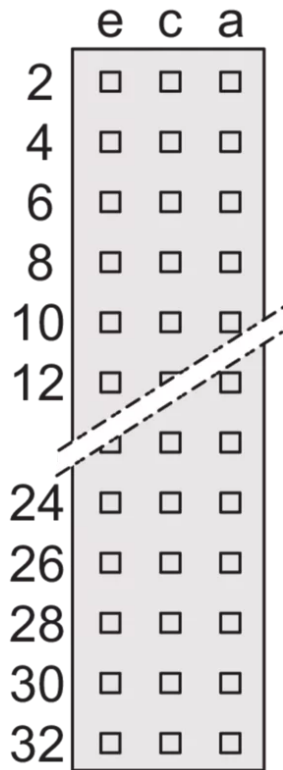

69001-877 CONNECTOR TYPE E, EN 60603, DIN 41612, FEMALE, 48 CONTACTS, WIRE-WRAP, 22 MM

**KEY FEATURES**

Requirement class 2 as per EN 60603 (DIN 41642)

Separate Coding

**PRODUCT ATTRIBUTES**

Product Type: Connector

Type: Female Connectors

Works With: Front Panels

Number of Contacts: 48

Contact Material: Gold Plated

Connector Pitch: 5.08 mm

Min Creepage Distance, Contact-Contact: 3 mm

Min Air Gap, Contact-Contact: 1.6 mm

Max Current @ 20°C: 6 A

Max Contact Resistance: 20 mΩ

Max Insertion and Withdrawal Force: 75 N

Test Voltage (Ueff), Contact-Contact: 1.55 kV

Test Voltage (Ueff), Contact-Earth: 1.55 kV

Row Assignment: A; C; E