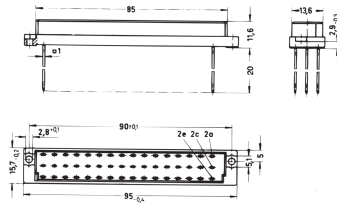

69001-877 CONNECTOR TYPE E, EN 60603, DIN 41612, FEMALE, 48 CONTACTS, WIRE-WRAP, 22 MM

**KEY FEATURES**

Requirement class 2 as per EN 60603 (DIN 41642)

Separate Coding

**PRODUCT ATTRIBUTES**

Product Type: Connector

Type: Female Connectors

Works With: Front Panels

Number of Contacts: 48

Contact Material: Gold Plated

Connector Pitch: 5.08 mm

Min Creepage Distance, Contact-Contact: 3 mm

Min Air Gap, Contact-Contact: 1.6 mm

Max Current @ 20°C: 6 A

Max Contact Resistance: 20 mΩ

Max Insertion and Withdrawal Force: 75 N

Test Voltage (Ueff), Contact-Contact: 1.55 kV

Test Voltage (Ueff), Contact-Earth: 1.55 kV

Row Assignment: A; C; E