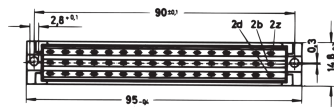

**69001-718 CONNECTOR TYPE F, EN 60603, DIN 41612, FEMALE, 32 CONTACTS  
Z B, SOLDER EYES, 9.5 MM**

**KEY FEATURES**

Requirement class 2 as per EN 60603 (DIN 41642)

Separate Coding

**PRODUCT ATTRIBUTES**

Product Type: Connector

Type: Female Connectors

Works With: Front Panels

Number of Contacts: 32

Contact Material: Gold Plated

Connector Pitch: 5.08 mm

Min Creepage Distance, Contact-Contact: 3 mm

Min Air Gap, Contact-Contact: 1.6 mm