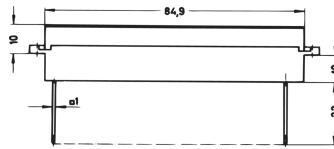

**69001-718 CONNECTOR TYPE F, EN 60603, DIN 41612, FEMALE, 32 CONTACTS
Z B, SOLDER EYES, 9.5 MM**

KEY FEATURES

Requirement class 2 as per EN 60603 (DIN 41642)

Separate Coding

PRODUCT ATTRIBUTES

Product Type: Connector

Type: Female Connectors

Works With: Front Panels