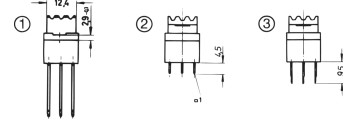

**69001-718 CONNECTOR TYPE F, EN 60603, DIN 41612, FEMALE, 32 CONTACTS  
Z B, SOLDER EYES, 9.5 MM**

**KEY FEATURES**

Requirement class 2 as per EN 60603 (DIN 41642)

Separate Coding

**PRODUCT ATTRIBUTES**

Product Type: Connector

Type: Female Connectors

Works With: Front Panels

Number of Contacts: 32

Contact Material: Gold Plated

Connector Pitch: 5.08 mm

Min Creepage Distance, Contact-Contact: 3 mm

Min Air Gap, Contact-Contact: 1.6 mm

Max Current @ 20°C: 6 A

Max Contact Resistance: 20 mΩ

Max Insertion and Withdrawal Force: 50 N

Test Voltage (Ueff), Contact-Contact: 1.55 kV

Test Voltage (Ueff), Contact-Earth: 2.5 kV

Row Assignment: Z; B