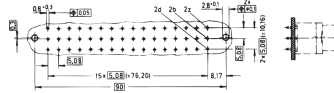

**69001-718 CONNECTOR TYPE F, EN 60603, DIN 41612, FEMALE, 32 CONTACTS  
Z B, SOLDER EYES, 9.5 MM**

**KEY FEATURES**

Requirement class 2 as per EN 60603 (DIN 41642)

Separate Coding

**PRODUCT ATTRIBUTES**

Product Type: Connector

Type: Female Connectors

Works With: Front Panels

Number of Contacts: 32

Contact Material: Gold Plated

Connector Pitch: 5.08 mm

Min Creepage Distance, Contact-Contact: 3 mm

Min Air Gap, Contact-Contact: 1.6 mm