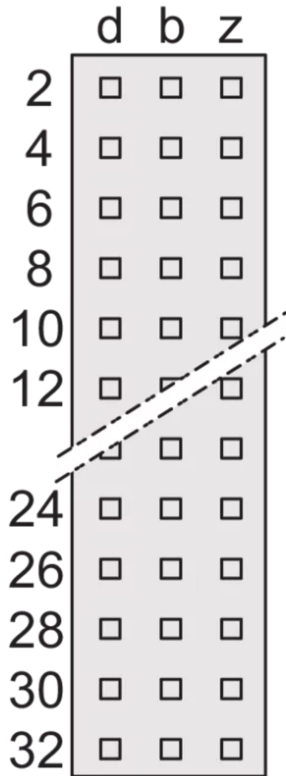

**69001-718 CONNECTOR TYPE F, EN 60603, DIN 41612, FEMALE, 32 CONTACTS  
Z B, SOLDER EYES, 9.5 MM**

**KEY FEATURES**

Requirement class 2 as per EN 60603 (DIN 41642)

Separate Coding

**PRODUCT ATTRIBUTES**

Product Type: Connector

Type: Female Connectors

Works With: Front Panels

Number of Contacts: 32

Contact Material: Gold Plated

Connector Pitch: 5.08 mm

Min Creepage Distance, Contact-Contact: 3 mm

Min Air Gap, Contact-Contact: 1.6 mm

Max Current @ 20°C: 6 A

Max Contact Resistance: 20 mΩ

Max Insertion and Withdrawal Force: 50 N

Test Voltage (Ueff), Contact-Contact: 1.55 kV

Test Voltage (Ueff), Contact-Earth: 2.5 kV

Row Assignment: Z; B