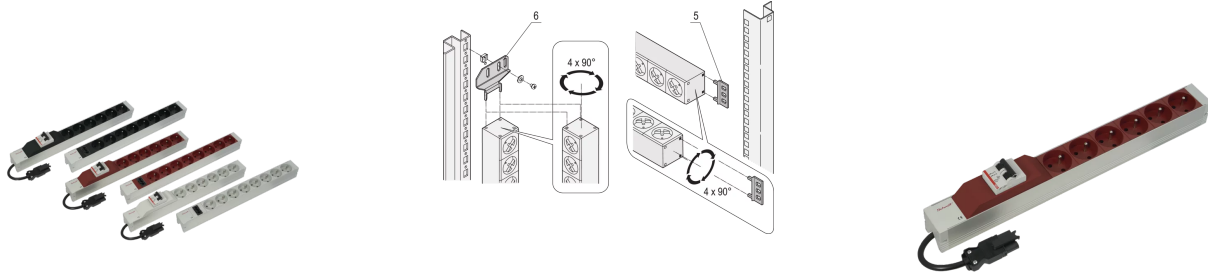

60110-356 SOCKET STRIP, UTE, WITH WIELAND® INPUT, 6 SOCKETS, 19", BLACK, WITH OVERCURRENT PROTECTION

**KEY FEATURES**

Input via Wieland® GST 18 plug

Socket strips can be rotated through all four directions (in 90° increments) during fitting

Output via UTE sockets

Horizontal or vertical mounting

Installation height 1 U

In accordance with NFC 61-303

**PRODUCT ATTRIBUTES**

Socket Type: UTE

Number of Sockets: 6

Color: Black

With Switch: No

Length: 438.5 mm

Voltage AC: 230 V

Function: Overcurrent Protection

Depth: 44 mm

## ADDITIONAL PRODUCT DETAILS

Modular, compact PDU with many function elements. Using a 1 U by 1 U aluminum chassis the PDU can easily be integrated in a rack. The Wieland connector allows easy combination with different power input cords.