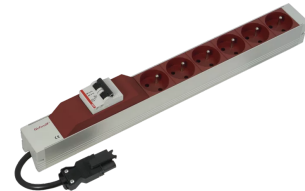

## 60110-348 SOCKET STRIP, UTE, WITH WIELAND® INPUT, 8 SOCKETS, 19", RED

### KEY FEATURES

Input via Wieland® GST 18 plug

Socket strips can be rotated through all four directions (in 90° increments) during fitting

Output via UTE sockets

Horizontal or vertical mounting

Installation height 1 U

### PRODUCT ATTRIBUTES

Socket Type: UTE

Number of Sockets: 8

Color: Red

With Switch: No

Length: 438.5 mm

Voltage AC: 230 V

Depth: 44 mm

## ADDITIONAL PRODUCT DETAILS

Modular, compact PDU with many function elements. Using a 1 U by 1 U aluminum chassis the PDU can easily be integrated in a rack. The Wieland connector allows easy combination with different power input cords.