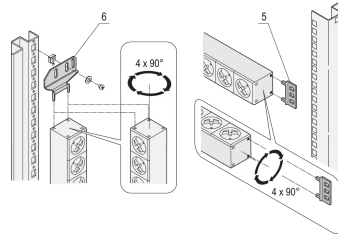

## 60110-348 SOCKET STRIP, UTE, WITH WIELAND® INPUT, 8 SOCKETS, 19", RED

### KEY FEATURES

Input via Wieland® GST 18 plug

Socket strips can be rotated through all four directions (in 90° increments) during fitting

Output via UTE sockets

Horizontal or vertical mounting

Installation height 1 U

### PRODUCT ATTRIBUTES

Socket Type: UTE

Number of Sockets: 8

Color: Red

With Switch: No

Length: 438.5 mm

Voltage AC: 230 V

Depth: 44 mm