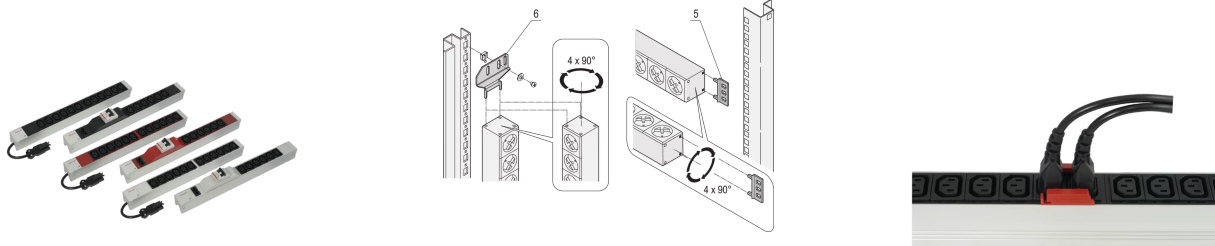

60110-341 SOCKET STRIP, IEC C13, WITH WIELAND® INPUT, C13, 12 SOCKETS, 19", BLACK

KEY FEATURES

Input via Wieland® GST 18 plug

Installation height 1 U

In accordance with IEC 60320

Horizontal or vertical mounting

Output via IEC 60320 C-13 sockets

Socket strips can be rotated through all four directions (in 90° increments) during fitting

PRODUCT ATTRIBUTES

Socket Type: IEC C13

Number of Sockets: 12

Color: Black

With Switch: No

Length: 438.5 mm

Voltage AC: 230 V

Depth: 44 mm

ADDITIONAL PRODUCT DETAILS

Modular, compact PDU with many function elements. Using a 1 U by 1 U aluminum chassis the PDU can easily be integrated in a rack. The Wieland connector allows easy combination with different power input cords.