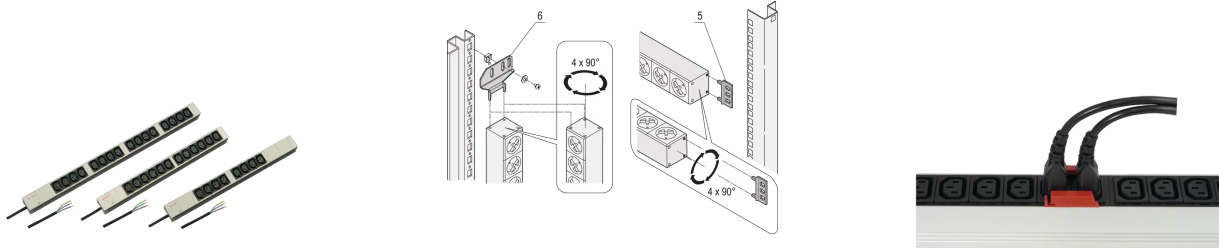

60110-290 SOCKET STRIP, IEC C13 WITH OPEN END CONNECTION CABLE, 8X IEC C13, 19"

KEY FEATURES

230 V, 10 A

Horizontal and vertical mounting

Socket strips can be rotated through all four directions (in 90° increments) during installation

Socket strips with IEC 60320-C13 sockets

Connecting cable 2 m, open end with ferrules

In accordance with IEC 60320

Mounting height 1 U

PRODUCT ATTRIBUTES

Socket Type: IEC C13

Number of Sockets: 8

Color: Grey

With Switch: No

Length: 438.5 mm

Voltage AC: 230 V

Depth: 44 mm

ADDITIONAL PRODUCT DETAILS

Modular, compact PDU with many function elements. Using a 1 U by 1 U aluminum chassis the PDU can easily be integrated in a rack with IEC C13 outlets.