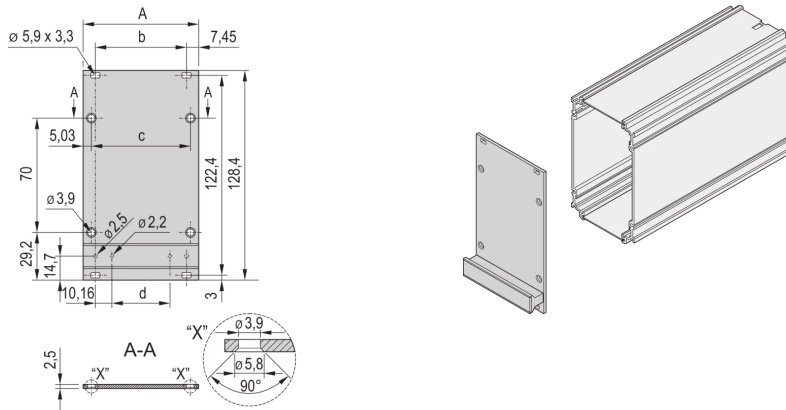

34812-121 FRAME TYPE PLUG-IN UNIT FRONT PANEL, UNSHIELDED, 3 U, 21 HP, 2.5 MM, AL, FRONT ANODIZED, REAR CONDUCTIVE

KEY FEATURES

Al, 2.5 mm, front anodized, rear anodized, cut edges blank

Front Panel for frame type plug-in units PRO

PRODUCT ATTRIBUTES

Accessory Type: Front panel

Material: Aluminum

Front Finish: Anodized

Rear Finish: Conductive

Treated Edges: No

Rack Height: 3 U

Rack Width: 21 HP

Height: 128.4 mm

Width: 106.34 mm

Depth: 2.5 mm

Package Quantity: 5

ADDITIONAL PRODUCT DETAILS

Front Panel for frame type plug-in unit, shieldable.

Mounting kit to fix front Panel to plug-in unit, handle to bolt on, clip and screw with plastic sleeve for mounting plug-in unit in subrack or case are included in the item 'Mounting kit for five plug-in units', part number 24812-100. The handle is available in 2 colors (grey or black). Individual parts 100 pieces. Screw for fixing front Panel to plug-in unit, part no. 24812-501. Screw for mounting handle, part no. 24560-179 Clip - mounting aid for handle, part no. 21101-239. Screw for sleeve, threaded insert front inserted into horizontal rail, part no. 21100-748. Screw for sleeve, threaded insert rear inserted into horizontal rail, part no. 21101-101. Sleeve 21100-660, 21100-661, 21100 - 662, 21100-886, 21100-146.