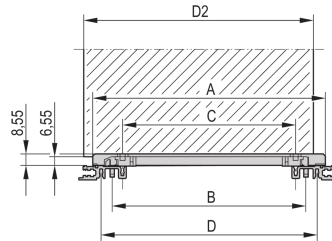

## 34564-891 GUIDE RAIL MULTI PIECE, MID-PIECE, PLASTIC EXTRUSION, 160 MM, 2 MM GROOVE WIDTH, GREY, 10 PIECES

### KEY FEATURES

Middle profile for mounting guide rails for 2-mm groove width

2 plastic end pieces are required; these are pushed on to both ends of the middle profile

Guide rails can be clipped into horizontal rails (Al extrusion) or into 1.5-mm-thick plates

### PRODUCT ATTRIBUTES

Product Type: Guide Rail

Type: Middle Section

Works With: Subracks; Cases; Chassis

Board Depth: 160 mm

Groove Width: 2

Material: Plastic

Color: Grey