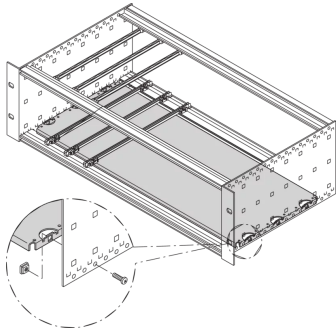

## 34562-747 MOUNTING PLATE FOR 19" CASE AND SUBRACK,63 HP, 160 MM BOARD LENGTH

Material	HP	W	w	D
34562745	28	146,87	137,16	112,50
34562749	28	146,87	137,16	172,50
34562753	28	146,87	137,16	232,50
34562757	28	146,87	137,16	292,50
34562746	42	217,99	208,28	112,50
34562750	42	217,99	208,28	172,50
34562754	42	217,99	208,28	232,50
34562758	42	217,99	208,28	292,50
34562747	63	324,67	314,96	112,50
34562751	63	324,67	314,96	172,50
34562755	63	324,67	314,96	232,50
34562759	63	324,67	314,96	292,50
34562748	84	431,35	421,64	112,50
34562752	84	431,35	421,64	172,50
34562756	84	431,35	421,64	232,50
34562760	84	431,35	421,64	292,50
34562870	84	431,35	421,64	352,50
34562871	84	431,35	421,64	412,50

### KEY FEATURES

For assembly of heavy components

Mounting plate, full width: The mounting plate is as wide as the subrack/system case and is fixed to the side panels

Mounting plate, partial width: The partial width mounting plate fixed to the side panel by means of an assembly strip

The chassis plate can't be combined with EMC top- / bottom covers

### PRODUCT ATTRIBUTES

Product Type: Mounting Plate

Product Family: EuropacPRO; PropacPRO; RatiopacPRO; CompacPRO

Rack Width: 63 HP

Width: 324.67 mm

Depth: 112.5 mm

Material: Aluminum

Package Quantity: 1