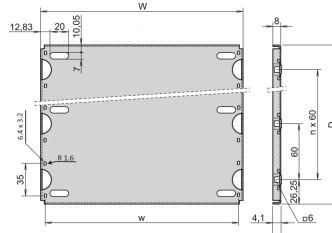

## 34562-747 MOUNTING PLATE FOR 19" CASE AND SUBRACK,63 HP, 160 MM BOARD LENGTH

Material	HP	W	w	D
34562745	28	146,87	137,16	112,50
34562749	28	146,87	137,16	172,50
34562753	28	146,87	137,16	232,50
34562757	28	146,87	137,16	292,50
34562746	42	217,99	208,28	112,50
34562750	42	217,99	208,28	172,50
34562754	42	217,99	208,28	232,50
34562758	42	217,99	208,28	292,50
34562747	63	324,67	314,96	112,50
34562751	63	324,67	314,96	172,50
34562755	63	324,67	314,96	232,50
34562759	63	324,67	314,96	292,50
34562748	84	431,35	421,64	112,50
34562752	84	431,35	421,64	172,50
34562756	84	431,35	421,64	232,50
34562760	84	431,35	421,64	292,50
34562870	84	431,35	421,64	352,50
34562871	84	431,35	421,64	412,50

### KEY FEATURES

For assembly of heavy components

Mounting plate, full width: The mounting plate is as wide as the subrack/system case and is fixed to the side panels

Mounting plate, partial width: The partial width mounting plate fixed to the side panel by means of an assembly strip

The chassis plate can't be combined with EMC top- / bottom covers

### PRODUCT ATTRIBUTES

Product Type: Mounting Plate

Product Family: EuropacPRO; PropacPRO; RatiopacPRO; CompacPRO

Rack Width: 63 HP

Width: 324.67 mm

Depth: 112.5 mm

Material: Aluminum

Package Quantity: 1