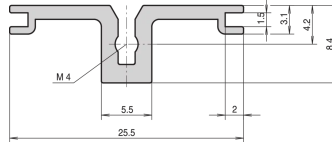

34561-528 HORIZONTAL RAIL REAR, TYPE AB FOR REAR I/O BOARD GUIDES, 28 HP

Combinations of horizontal rails and side panels

+ = can be combined, ** = combination not recommended

PropacPRO	-	+	+	+
PropacPRO	+	not recommended	not recommended	+
PropacPRO	+	+	-	-
Horizontal rail	+	+	-	-
Side panel	light 1	standard 2	heavy 3	rugged 4

PRODUCT ATTRIBUTES

Product Type: Horizontal Rail

Product Family: EuropacPRO; RatiopacPRO; RatiopacPRO AIR; CompacPRO; PropacPRO

Type: Type AB

Rack Width: 28 HP

Length: 147.32 mm

Package Quantity: 1

ADDITIONAL PRODUCT DETAILS