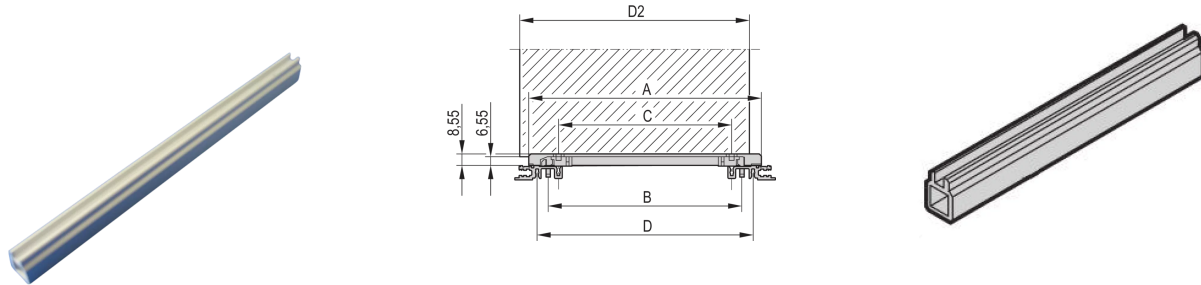

**34560-891 GUIDE RAIL MULTI PIECE, MID-PIECE, ALUMINIUM EXTRUSION, 160 MM, 2 MM GROOVE WIDTH, SILVER, 10 PIECES**

**KEY FEATURES**

Middle profile for mounting guide rails for 2-mm groove width

2 plastic end pieces are required; these are pushed on to both ends of the middle profile

Guide rails can be clipped into horizontal rails (Al extrusion) or into 1.5-mm-thick plates

Storage temperature: from -40°C-...-130°C

**PRODUCT ATTRIBUTES**

Product Type: Guide Rail

Type: Middle Section

Works With: Subracks; Cases; Chassis

Board Depth: 160 mm

Groove Width: 2

Material: Aluminum

Color: Silver

**ADDITIONAL PRODUCT DETAILS**

Guide rail mid-piece for individual multi-piece guide rails out of plastic or Aluminum extrusion. Suitable for Standard, Accessory, 4.4" PCB types and end pieces with coding.

Delivery may be in Standard Pack Quantity (SPQ). Pricing is per individual item.

One guide rail consists of 1-pair of head pieces and 1-profile piece.

Please take into consideration that deliveries may be carried out in the stated SPQs (SPQ, e.g. 5 pieces, 10 pieces, 50 pieces, etc.). Differing order quantities (e.g. 2 pieces) may be changed to the next possible delivery quantity = Standard Pack Quantity.