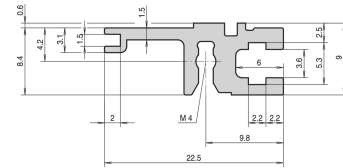

# 34560-463 HORIZONTAL RAIL, REAR, TYPE L-ST, LIGHT, STANDARD, 63 HP

Combinations of horizontal rails and side panels

	+/- can be combined. -/+ combinations not recommended			
Rugged + R	-	+	+	+
Heavy + H	+	+	+	+
Light + L	+	+	-	-
Horizontal rail	+	+	-	-
Side panel	Light + L	Heavy + H	Rugged + R	

## PRODUCT ATTRIBUTES

Product Type: Horizontal Rail

Product Family: EuropacPRO; RatiopacPRO; RatiopacPRO AIR; CompacPRO; PropacPRO

Type: Light, ST

Rack Width: 63 HP

Length: 325.12 mm

Package Quantity: 1