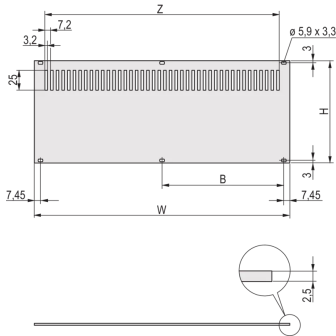

30849-036 REAR PANEL, PERFORATED, UNSHIELDED, FOR RATIOACPRO AND PROPACPRO, 6 U, 63 HP

KEY FEATURES

Rear panel, Al, 2.5 mm, front: anodized, rear: conductive; unshielded

Enables mounting on horizontal rails

For Mounting on Horizontal Rails

PRODUCT ATTRIBUTES

Product Type: Side Panel

Product Family: RatiopacPRO; RatiopacPRO AIR

Type: Rear Panel

Rack Height: 6 U

Rack Width: 63 HP

Material: Aluminum

Package Quantity: 1

Height: 245.7 mm

Width: 319.7 mm

ADDITIONAL PRODUCT DETAILS

The perforated rear panel, Al, 2.5 mm is unshielded. The rear side is conductive.

North America

All locations
+1.763.422.2661
Chat with us:
schroff.nvent.com