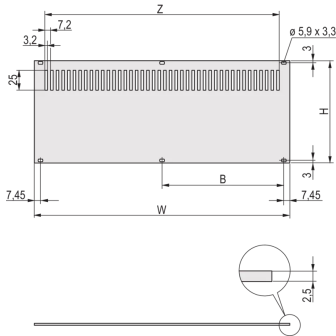

30849-028 REAR PANEL, PERFORATED, UNSHIELDED, FOR RATIOACPRO AND PROPACPRO, 4 U, 42 HP

KEY FEATURES

Rear panel, Al, 2.5 mm, front: anodized, rear: conductive; unshielded

Enables mounting on horizontal rails

For Mounting on Horizontal Rails

PRODUCT ATTRIBUTES

Product Type: Side Panel

Product Family: RatiopacPRO; RatiopacPRO AIR

Type: Rear Panel

Rack Height: 4 U

Rack Width: 42 HP

Material: Aluminum

Package Quantity: 1

Height: 156.8 mm

Width: 213 mm

ADDITIONAL PRODUCT DETAILS

The perforated rear panel, Al, 2.5 mm is unshielded. The rear side is conductive.

North America

All locations
+1.763.422.2661
Chat with us:
schroff.nvent.com