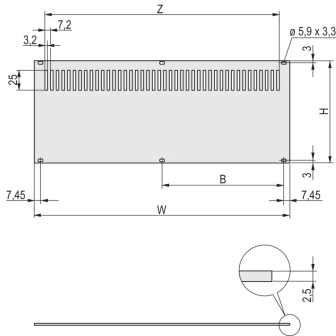

30849-022 REAR PANEL, PERFORATED, UNSHIELDED, FOR RATIOACPRO AND PROPACPRO, 3 U, 63 HP

KEY FEATURES

Rear panel, Al, 2.5 mm, front: anodized, rear: conductive; unshielded

Enables mounting on horizontal rails

For Mounting on Horizontal Rails

PRODUCT ATTRIBUTES

Product Type: Side Panel

Product Family: RatiopacPRO; RatiopacPRO AIR

Type: Rear Panel

Rack Height: 3 U

Rack Width: 63 HP

Material: Aluminum

Package Quantity: 1

Height: 112.35 mm

Width: 319.7 mm

ADDITIONAL PRODUCT DETAILS

The perforated rear panel, Al, 2.5 mm is unshielded. The rear side is conductive.