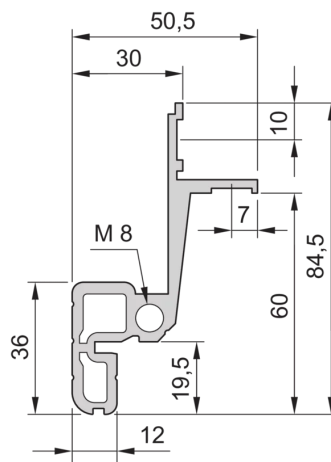

## 28230-060 NOVASTAR CABINET FRAME, SLIM-LINE, 6 U 553W 600D

### KEY FEATURES

Static load-carrying capacity 200 kg

19" plane - 33 mm at front, 60 mm at rear

Al profile, RAL-7021, incl.-grounding

Rack Height: 6 U

Height: 323 mm

Width: 553 mm

Depth: 600 mm

Static Load: 200 kg

## ADDITIONAL PRODUCT DETAILS

---

Aesthetic aluminum die-cast frame with 200kg static load capacity. Aluminum extruded 19" upright bolted onto the frames.

Please order doors, rear panels, side panels, top cover assemblies, plinths, floors, shelves, slide rails and castors or adjustable feet separately.