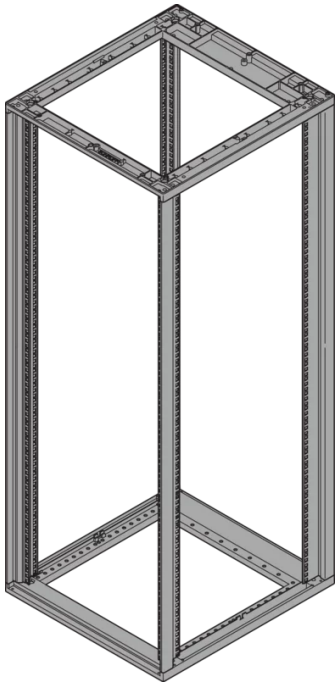

## 28230-060 NOVASTAR CABINET FRAME, SLIM-LINE, 6 U 553W 600D

### KEY FEATURES

Static load-carrying capacity 200 kg

19" plane - 33 mm at front, 60 mm at rear

Al profile, RAL-7021, incl.-grounding

## PRODUCT ATTRIBUTES

---

Product Type: Cabinet/Rack Frame

Product Family: Novastar

Type: Slim-Line

Frame Material: Aluminum

Color: Black Grey

Color Code: RAL 7021

## ADDITIONAL PRODUCT DETAILS

---

Aesthetic aluminum die-cast frame with 200kg static load capacity. Aluminum extruded 19" upright bolted onto the frames.

Please order doors, rear panels, side panels, top cover assemblies, plinths, floors, shelves, slide rails and castors or adjustable feet separately.