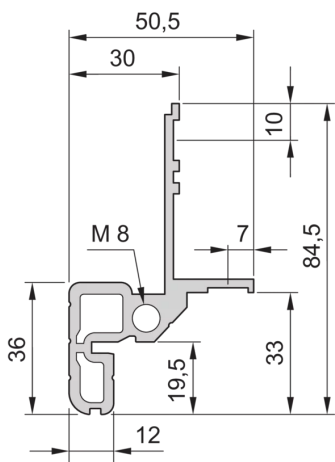

## 28230-060 NOVASTAR CABINET FRAME, SLIM-LINE, 6 U 553W 600D

### KEY FEATURES

Static load-carrying capacity 200 kg

19" plane - 33 mm at front, 60 mm at rear

Al profile, RAL-7021, incl.-grounding

Rack Height: 6 U

Height: 323 mm

Width: 553 mm

Depth: 600 mm

Static Load: 200 kg