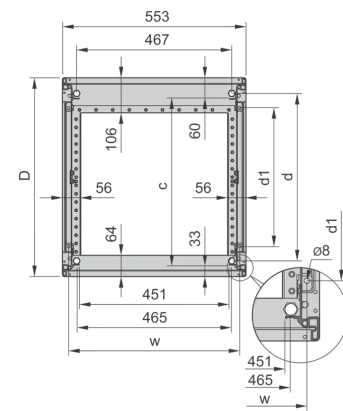

## 28230-060 NOVASTAR CABINET FRAME, SLIM-LINE, 6 U 553W 600D

### KEY FEATURES

Static load-carrying capacity 200 kg

19" plane - 33 mm at front, 60 mm at rear

Al profile, RAL-7021, incl.-grounding

Rack Height: 6 U

Height: 323 mm

Width: 553 mm

Depth: 600 mm

Static Load: 200 kg

## ADDITIONAL PRODUCT DETAILS

---

Aesthetic aluminum die-cast frame with 200kg static load capacity. Aluminum extruded 19" upright bolted onto the frames.

Please order doors, rear panels, side panels, top cover assemblies, plinths, floors, shelves, slide rails and castors or adjustable feet separately.