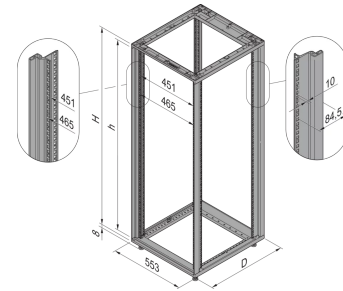

### KEY FEATURES

Static load-carrying capacity 200 kg

19" plane - 33 mm at front, 60 mm at rear

Al profile, RAL-7021, incl.-grounding

Rack Height: 6 U

Height: 323 mm

Width: 553 mm

Depth: 600 mm

Static Load: 200 kg

## ADDITIONAL PRODUCT DETAILS

---

Aesthetic aluminum die-cast frame with 200kg static load capacity. Aluminum extruded 19" upright bolted onto the frames.

Please order doors, rear panels, side panels, top cover assemblies, plinths, floors, shelves, slide rails and castors or adjustable feet separately.