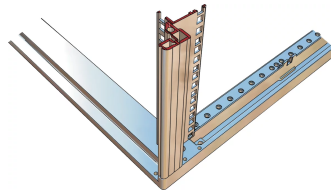

### KEY FEATURES

Static load-carrying capacity 200 kg

19" plane - 33 mm at front, 60 mm at rear

Al profile, RAL-7021, incl.-grounding