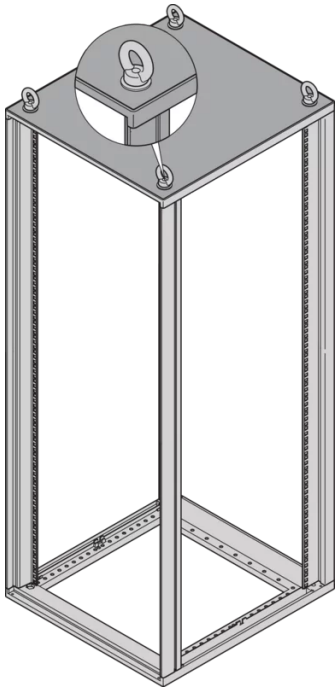

## 27230-066 NOVASTAR LIFTING EYES FOR FLUSH TOP COVER

### KEY FEATURES

---

M12, application and load to DIN 582

### PRODUCT ATTRIBUTES

---

Product Type: Eye Bolt

Product Family: Novastar

Works With: Top Cover, Flush