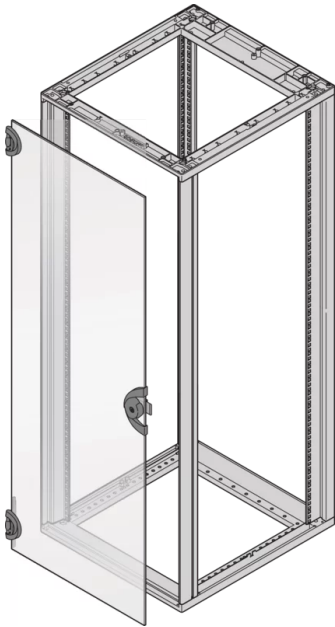

27230-010 NOVASTAR GLASS DOOR, 180° OPENING ANGLE, 47 U 553W

KEY FEATURES

Glass type: ESG 6 mm, EN 12150

Opening angle 180°

Lock with key

Can be assembled at front and rear

PRODUCT ATTRIBUTES

Product Type: Cabinet Door

Product Family: Novastar

Type: Glass Door

Color: Light Grey

Color Code: RAL 7035

Rack Height: 47 U

Height: 2111 mm

Width: 553 mm

ADDITIONAL PRODUCT DETAILS

Glazed / Glass doors for aluminum frame cabinets with attractive design, ideally suited for general electronics, test & measurement, audio/video and broadcasting applications.

CERTIFICATIONS

North America