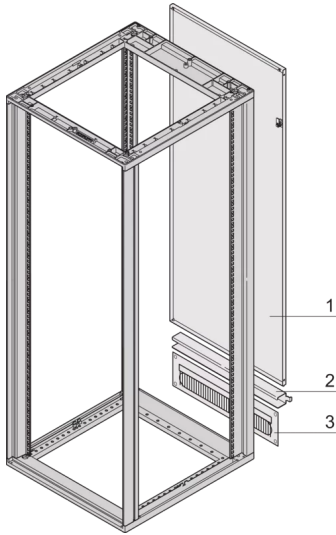

26230-461 NOVASTAR REAR PANEL WITH CABLE DUCTING, RAL 7035, 47 U
553W

KEY FEATURES

Cable ducting and door hinge bracket

Cable ducting can be fitted at top or bottom

2-twist-locking catches (Torx-T30, with 1/4-turn)

Incl. grounding

St, 1 mm

3 U cable ducting for cabinet heights 16, 20, 38, 47 U; 4 U cable ducting for cabinet heights 25, 34, 43 U

PRODUCT ATTRIBUTES

Product Type: Cabinet/Rack Panel

Product Family: Novastar

Type: Rear Panel

Color: Light Grey

Color Code: RAL 7035

Rack Height: 47 U

Height: 2111 mm

Width: 553 mm

ADDITIONAL PRODUCT DETAILS

Novastar Rear Panel with 3 U cable ducting for improved cable management.