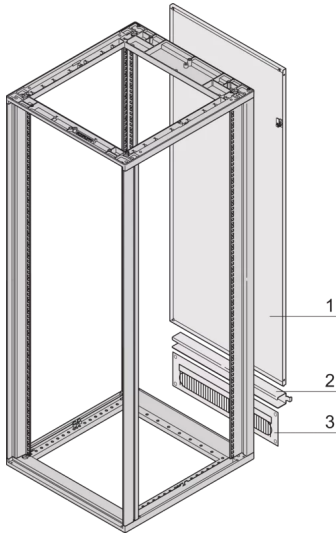

26230-434 NOVASTAR REAR PANEL WITH CABLE DUCTING, RAL 7035, 20 U  
553W

**KEY FEATURES**

Cable ducting and door hinge bracket

Cable ducting can be fitted at top or bottom

2-twist-locking catches (Torx-T30, with 1/4-turn)

Incl. grounding

St, 1 mm

3 U cable ducting for cabinet heights 16, 20, 38, 47 U; 4 U cable ducting for cabinet heights 25, 34, 43 U

**PRODUCT ATTRIBUTES**

Product Type: Cabinet/Rack Panel

Product Family: Novastar

Type: Rear Panel

Color: Light Grey

Color Code: RAL 7035

Rack Height: 20 U

Height: 911 mm

Width: 553 mm