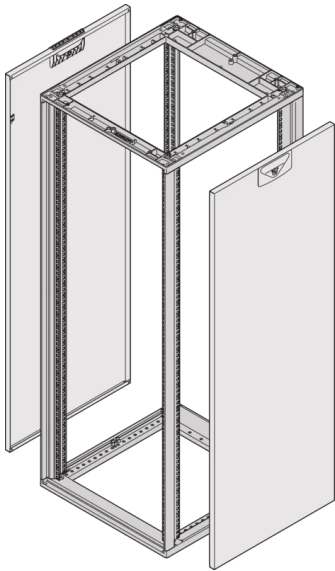

26230-126 NOVASTAR SIDE PANEL FOR SLIM-LINE, RAL 7035, 34 U 600D

**KEY FEATURES**

Side panel with quarter-turn fastener, includes grounding

St, 1 mm

**PRODUCT ATTRIBUTES**

Product Type: Cabinet/Rack Panel

Product Family: Novastar

Type: Side Panel

Color: Light Grey

Color Code: RAL 7035

Rack Height: 34 U

Height: 1567 mm

Depth: 600 mm

## ADDITIONAL PRODUCT DETAILS

---

Steel Side Panels for Slim.Line aluminum frame with quick fastener for easy mounting and installation. Schroff delivers cladding parts with grounding cable installed and tested

Optionally the quarter-turn fastener can be fitted with a side panel lock.