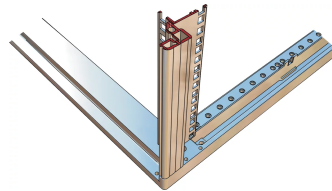

26230-126 NOVASTAR SIDE PANEL FOR SLIM-LINE, RAL 7035, 34 U 600D

**KEY FEATURES**

Side panel with quarter-turn fastener, includes grounding

St, 1 mm

**PRODUCT ATTRIBUTES**

Product Type: Cabinet/Rack Panel

Product Family: Novastar

## ADDITIONAL PRODUCT DETAILS

---

Steel Side Panels for Slim.Line aluminum frame with quick fastener for easy mounting and installation. Schroff delivers cladding parts with grounding cable installed and tested

Optionally the quarter-turn fastener can be fitted with a side panel lock.