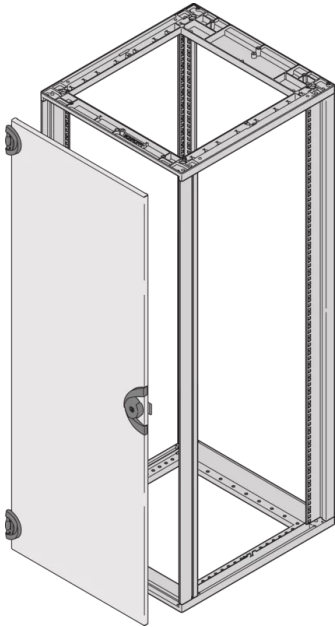

26230-024 NOVASTAR STEEL DOOR, 180° OPENING ANGLE, RAL 7035, 20 U  
553W

**KEY FEATURES**

St, 1.5 mm

Opening angle 180°, incl. grounding

Can be assembled at front and rear

Lock (2233x) with key

**PRODUCT ATTRIBUTES**

Product Type: Cabinet Door

Product Family: Novastar

Type: Steel Door

Color: Light Grey

Color Code: RAL 7035

Rack Height: 20 U

Height: 911 mm