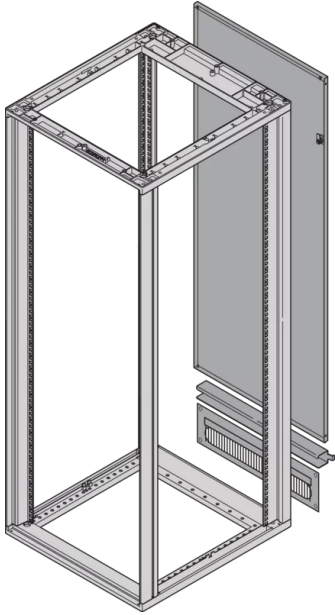

25230-452 NOVASTAR REAR PANEL WITH CABLE DUCTING, RAL 7021, 38 U 553W

KEY FEATURES

Cable ducting and door hinge bracket

Cable ducting can be fitted at top or bottom

2-twist-locking catches (Torx-T30, with 1/4-turn)

Incl. grounding

St, 1 mm

3 U cable ducting for cabinet heights 16, 20, 38, 47 U; 4 U cable ducting for cabinet heights 25, 34, 43 U

PRODUCT ATTRIBUTES

Product Type: Cabinet/Rack Panel

Product Family: Novastar

Type: Rear Panel

Color: Black Grey

Color Code: RAL 7021

Rack Height: 38 U

Height: 1711 mm

Width: 553 mm

ADDITIONAL PRODUCT DETAILS

Novastar Rear Panel with 3 U cable ducting for improved cable management.