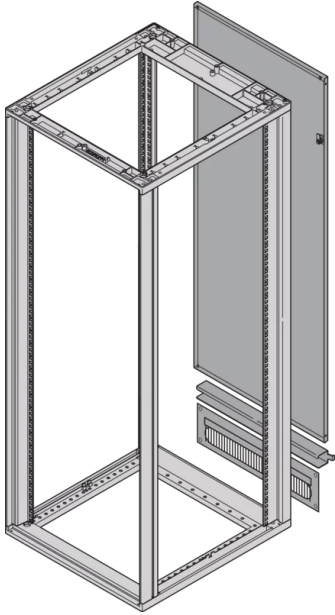

## 25230-439 NOVASTAR REAR PANEL WITH CABLE DUCTING, RAL 7021, 25 U 553W

### KEY FEATURES

Cable ducting and door hinge bracket

Cable ducting can be fitted at top or bottom

2-twist-locking catches (Torx-T30, with 1/4-turn)

Incl. grounding

St, 1 mm

3 U cable ducting for cabinet heights 16, 20, 38, 47 U; 4 U cable ducting for cabinet heights 25, 34, 43 U

### PRODUCT ATTRIBUTES

Product Type: Cabinet/Rack Panel

Product Family: Novastar

Type: Rear Panel

Color: Black Grey

Color Code: RAL 7021

Rack Height: 25 U

Height: 1133 mm

Width: 553 mm